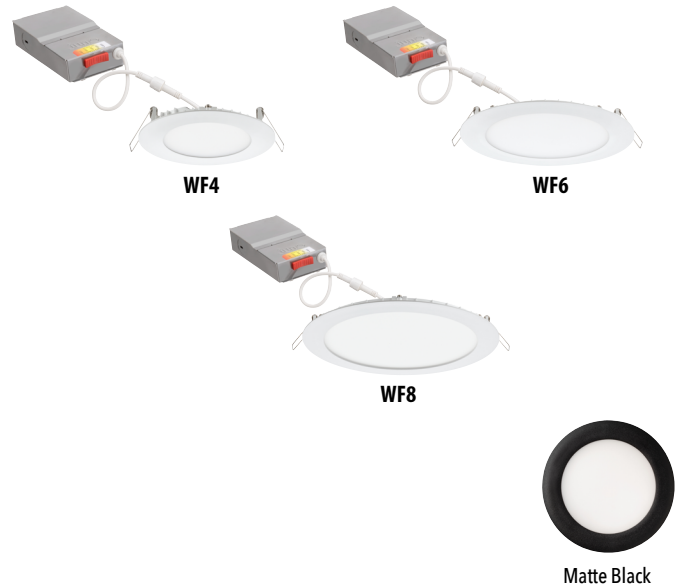

Catalog Number
Notes
Type

Contractor Select™

WF4, WF6 & WF8 SWW5

4", 6" & 8" Switchable White Downlight LED Ultra-Thin Wafer

The 4", 6" & 8" round smooth with 5CCT Switchable White technology provide high-quality light output and efficiency featuring a switch for easy color temperature adjustment to choose between 2700K, 3000K, 3500K, 4000K, or 5000K - while eliminating the need for recessed housings.

FEATURES:

- Round smooth lens trim designed to distribute precise even illumination for general purpose areas
- Canless - no can required; equals easy to install and less labor
- 5 selectable color temperatures to choose with a switch ranging from warm (2700K) to daylight (5000K) allowing customization for endless applications
- Dimmable to 10%

Catalog Number	UPC	Description	Replaces Up To	Lumens	Input Watts	CCT	CRI	Voltage	Finish	Dimmng Protocol	Pallet Qty.
WF4 SWW5 90CRI MW M6	194994243465	4" Wafer-Thin LED Downlight	65W	670	9W	2700K/3000K/3500K/4000K/5000K	90	120V	Matte White	Triac	540
WF4 SWW5 90CRI MB M6	194994243595	4" Wafer-Thin LED Downlight	65W	670	9W	2700K/3000K/3500K/4000K/5000K	90	120V	Matte Black	Triac	540
WF6 SWW5 90CRI MW M6	194994243731	6" Wafer-Thin LED Downlight	75W	970	13W	2700K/3000K/3500K/4000K/5000K	90	120V	Matte White	Triac	360
WF6 SWW5 90CRI MB M6	194994243809	6" Wafer-Thin LED Downlight	75W	970	13W	2700K/3000K/3500K/4000K/5000K	90	120V	Matte Black	Triac	450
WF8 SWW5 90CRI MW M6	194994243915	8" Wafer-Thin LED Downlight	100W	1640	19W	2700K/3000K/3500K/4000K/5000K	90	120V	Matte White	Triac	240