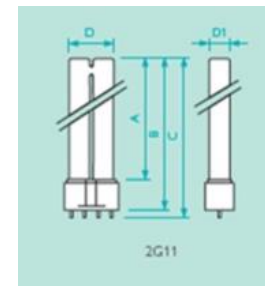

UVC Germicidal lamp BLU254 series – Compact Double Tube

Quartz UV Glass maintains higher output compared to typical Soft Glass

U shape construction prevents microcracking commonly seen in H shape construction

Long life 13,000hrs (@70% of initial output)

*Call for custom lamp / custom base or OEM project requests

Higuchi USA Inc. Email: cs@higuchi-group.com

HIGUCHI Order Code	Cross Reference Ushio	Cross Reference Osram	Cross Reference Philips
UVGL.GUX5	GPX 5	HNS S 5W (23396)	TUV PL-S 5
UVGL.GUX7	GPX 7	HNS S 7W (20390)	TUV PL-S 7
UVGL.GUX9	GPX 9	HNS S 9W (21062)	TUV PL-S 9
UVGL.GUX11	GPX 11	HNS S 11W (23398)	TUV PL-S 11
UVGL.GUX13	GPX 13	HNS S 13W	TUV PL-S 13
UVGL.GUX18K	GPL 18K	HNS L 18W (21054)	TUV PL-L 18
UVGL.GUX24K	GPL 24K	HNS L 24W (20849)	TUV PL-L 24
UVGL.GUX36K	GPL 36K	HNS L 36W (23392)	TUV PL-L 36
UVGL.GUX55K	GPL 55K	HNS L 55W (23401)	TUV PL-L 55

HIGUCHI Order Code	Base	Dia.-D (mm)	Dia.-D1 (mm)	Length-C (mm)	Watt	Current mA	Voltage at 50/60Hz	UVC output W @ 1m	Case Qty	Life Hr @70%	1-99pcs	100-499pcs	500plus
UVGL.GUX5	G23	28	12	85	5	180	35	1.2	50	13000	5.55	4.76	4.16
UVGL.GUX7	G23	28	12	115	7	180	45	1.9	50	13000	5.57	4.77	4.18
UVGL.GUX9	G23	28	12	145	9	180	60	2.4	50	13000	5.63	4.82	4.22
UVGL.GUX11	G23	28	12	215	11	155	90	3	50	13000	5.96	5.11	4.47
UVGL.GUX13	GX23	28	12	170	13	285	59	3.6	50	13000	5.73	4.91	4.29
UVGL.GUX18K	2G11	38	18	225	18	375	58	5.5	50	13000	9.94	8.52	7.46
UVGL.GUX24K	2G11	38	18	320	24	345	87	8.5	50	13000	10.20	8.74	7.65
UVGL.GUX36K	2G11	38	18	415	36	435	87	12	50	13000	14.45	12.39	10.84
UVGL.GUX55K	2G11	38	18	415	55	540	106	17	50	13000	16.33	14.00	12.25