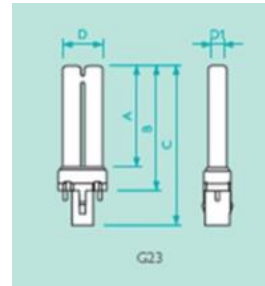

UVC Germicidal lamp BLU254 series – Compact Double Tube

Quartz UV Glass maintains higher output compared to typical Soft Glass

U shape construction prevents microcracking commonly seen in H shape construction

Long life 13,000hrs (@70% of initial output)

*Call for custom lamp / custom base or OEM project requests

Higuchi USA Inc. Email: cs@higuchi-group.com

HIGUCHI Order Code	Cross Reference Ushio	Cross Reference Osram	Cross Reference Philips
UVGL.GUX5	GPX 5	HNS S 5W (23396)	TUV PL-S 5
UVGL.GUX7	GPX 7	HNS S 7W (20390)	TUV PL-S 7
UVGL.GUX9	GPX 9	HNS S 9W (21062)	TUV PL-S 9
UVGL.GUX11	GPX 11	HNS S 11W (23398)	TUV PL-S 11
UVGL.GUX13	GPX 13	HNS S 13W	TUV PL-S 13
UVGL.GUX18K	GPL 18K	HNS L 18W (21054)	TUV PL-L 18
UVGL.GUX24K	GPL 24K	HNS L 24W (20849)	TUV PL-L 24
UVGL.GUX36K	GPL 36K	HNS L 36W (23392)	TUV PL-L 36
UVGL.GUX55K	GPL 55K	HNS L 55W (23401)	TUV PL-L 55

HIGUCHI Order Code	Base	Dia.-D (mm)	Dia.-D1 (mm)	Length-C (mm)	Watt	Current mA	Voltage at 50/60Hz	UVC output W @ 1m	Case Qty	Life Hr @70%	1-99pcs	100-499pcs	500plus
UVGL.GUX5	G23	28	12	85	5	180	35	1.2	50	13000	5.55	4.76	4.16
UVGL.GUX7	G23	28	12	115	7	180	45	1.9	50	13000	5.57	4.77	4.18
UVGL.GUX9	G23	28	12	145	9	180	60	2.4	50	13000	5.63	4.82	4.22
UVGL.GUX11	G23	28	12	215	11	155	90	3	50	13000	5.96	5.11	4.47
UVGL.GUX13	GX23	28	12	170	13	285	59	3.6	50	13000	5.73	4.91	4.29
UVGL.GUX18K	2G11	38	18	225	18	375	58	5.5	50	13000	9.94	8.52	7.46
UVGL.GUX24K	2G11	38	18	320	24	345	87	8.5	50	13000	10.20	8.74	7.65
UVGL.GUX36K	2G11	38	18	415	36	435	87	12	50	13000	14.45	12.39	10.84
UVGL.GUX55K	2G11	38	18	415	55	540	106	17	50	13000	16.33	14.00	12.25