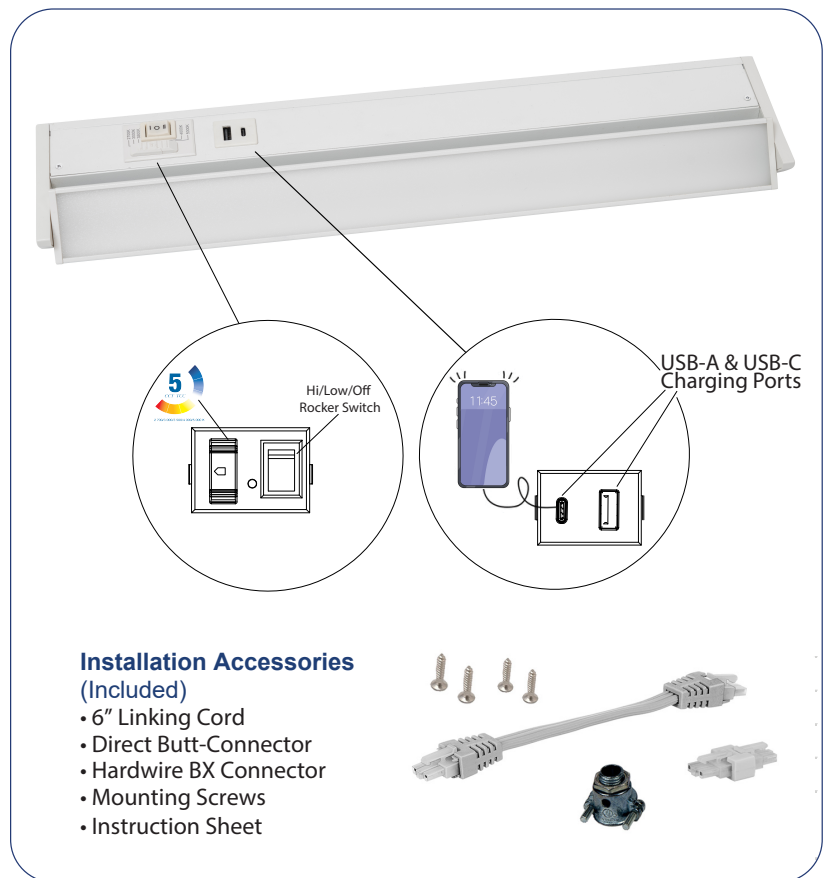

Warranty

Limited warranty: This fixture is free from defect in materials and workmanship for a period of 10-years.