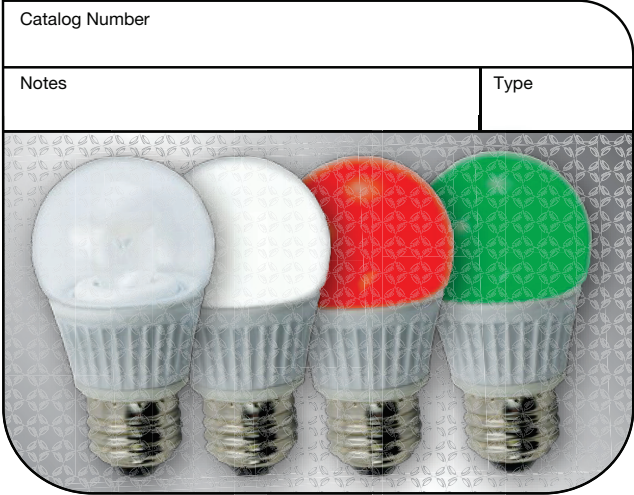

LED 25,000 Hours average rated life, 120Volts

Applications:

Ideal for decorative dimming applications. Suitable for outdoor fixtures. Also perfect for applications with hard to reach areas, vibration, and frequent starts.

Accent and decorative lighting including:

- + Chandeliers
- + Ceiling Fans
- + Decorative
- + Indoor Fixtures
- + Outdoor Fixtures
- + Scoreboards
- + Movie Signs

Light output equivalent to 40W.
Cold cathode replacement.

Features and Benefits

1. Long Life: 25,000 hours – no more bulb replacements!
   - Fully dimmable, brilliant LED light.
   - Excellent white color consistency from bulb to bulb
   - UL approved for wet locations.
   - Wet location to replace cold cathodes.
2. ** Three or more lamps per dimming circuit is recommended for optimal dimming.*

Specifications (at full brightness)

Input Line Voltage:	120VAC
Input Line Frequency	60HZ
Lamp Life (Rated)	25,000 hrs
Minimum Starting Temp	-30°C
Maximum Operating Temp	40°C
UL/cUL Listed	Yes
Power Factor	92%
CRI	82

Warranties and Certifications:	Item #	Description	Voltage	Wattage	Wattage Equivalent	M.O.L. (inches)	Diameter (inches)	Lumens	LPW	CCT	CRI
3 YEAR WARRANTY	LED5E26S1427K	LED 5W WET LOCATION S14 - 2700K	120	5.0	40W	3.8	1.4	300	60	2700K	82
	LED5E26S1430K	LED 5W WET LOCATION S14 - 3000K	120	5.0	40W	3.8	1.4	300	60	3000K	82
	LED5E26S1441K	LED 5W WET LOCATION S14 - 4100K	120	5.0	40W	3.8	1.4	300	60	4100K	82
	LED5E26S1427KF	LED 5W WET LOCATION S14 - 2700K Frosted	120	5.0	40W	3.8	1.4	300	60	2700K	82
	LED5E26S1430KF	LED 5W WET LOCATION S14 - 3000K Frosted	120	5.0	40W	3.8	1.4	300	60	3000K	82
	LED5E26S1441KF	LED 5W WET LOCATION S14 - 4100K Frosted	120	5.0	40W	3.8	1.4	300	60	4100K	82
	LED5E26S14RD	LED 5W WET LOCATION S14 - RED	120	5.0	40W	3.8	1.4	-	-	-	-
	LED5E26S14GR	LED 5W WET LOCATION S14 - GREEN	120	5.0	40W	3.8	1.4	-	-	-	-

For the most up-to-date specs, please visit www.tcp.com

TCP is proud to have been awarded ENERGY STAR® Partner of the Year 2013.