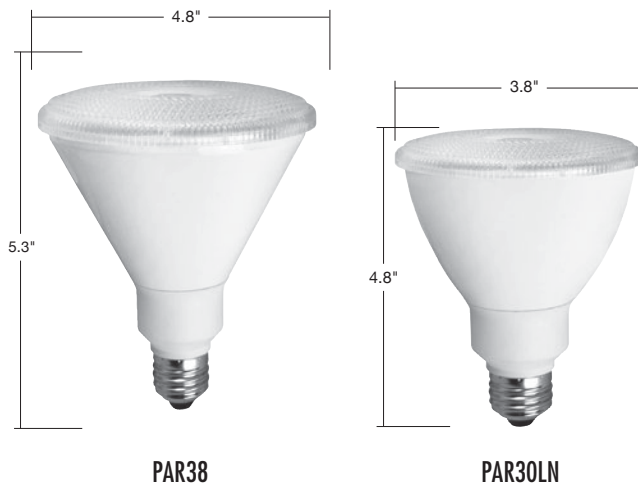

PAR38

PAR30LN

5 YEAR WARRANTY*