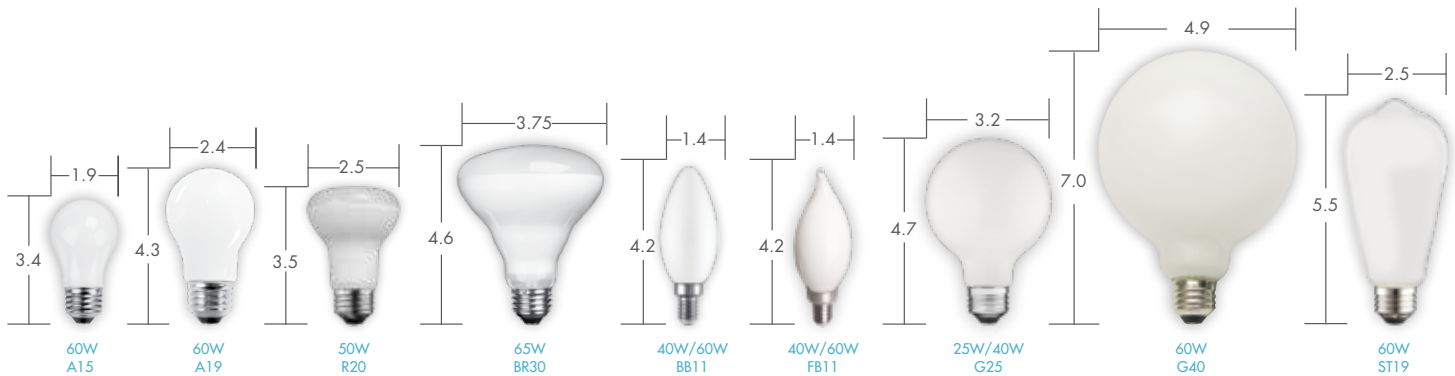

Ideal Applications

- Table lamps
- Floor lamps
- Sconces
- Ceiling fixtures
- Chandeliers
- Outdoor fixtures
- General lighting
- Decorative

Specifications:

Voltage 120v
 Input Line Frequency..... 50/60HZ
 Lamp Life (Rated) 15,000 hours
 Minimum Starting Temp -20°C
 Maximum Operating Temp..... 40°C

CRI..... ≥ 80
 Beam Angle Omnidirectional, 360° 110°, 40°, 25°
 Base E12, E26
 Warranty 3 Years

Suitable for use in totally enclosed fixtures

Specifications:

27K-18K Color Temperature

ITEM #	DESCRIPTION	SHAPE	WATTS	DIMMABLE	REPLACEMENT WATTS	LUMENS	COLOR	HOURS	CRI	FINISH	MOL (inches)	DIA (inches)	BASE	CASE QTY
A15 Lamps – Dimmable • 15,000 Hours														
FA15D25GL27*	FIL A15 25W DIM GL27	A15	3.5	YES	60	300	27K - 18K	15,000	>80	FROSTED	3.4	1.9	E26	12
A19 Lamps – Dimmable • 15,000 Hours														
FA19D60GL27	FIL A19 60W DIM GL27	A19	8	YES	60	800	27K - 18K	15,000	>80	FROSTED	4.3	2.4	E26	12
R20 Lamps – Dimmable • 15,000 Hours														
FR20D50GL27*	FIL R20 50W DIM GL27	R20	5	YES	50	450	27K - 18K	15,000	>80	FROSTED	3.5	2.5	E26	12
BR30 Lamps – Dimmable • 15,000 Hours														
FBR30D65GL27	FIL BR30 65W DIM GL27	BR30	8	YES	65	650	27K - 18K	15,000	>80	FROSTED	4.6	3.75	E26	12
Deco Lamps – Dimmable • 15,000 Hours														
FB11D60FRGL27	FIL B11 60W DIM FR GL27	B11	5	YES	60	500	27K - 18K	15,000	>80	FROSTED	3.9	1.4	E12	12
FB11D40FRGL27*	FIL B11 40W DIM FR GL27	B11	4	YES	40	250	27K - 18K	15,000	>80	FROSTED	3.9	1.4	E12	12
G25 Lamps – Dimmable • 15,000 Hours														
FG25D60GL27*	FIL G25 40W DIM GL27	G25	5	YES	40	500	27K - 18K	15,000	>80	FROSTED	4.7	3.2	E26	12
FG25D25GL27	FIL G25 25W DIM GL28	G25	3	YES	25	250	27K - 18K	15,000	>80	FROSTED	4.7	3.2	E26	12
ST19 Lamps – Dimmable • 15,000 Hours														
FST19D60GL27	FIL ST19 60W DIM GL27	ST19	8	YES	60	500	27K - 18K	15,000	>80	FROSTED	5.5	2.5	E26	12