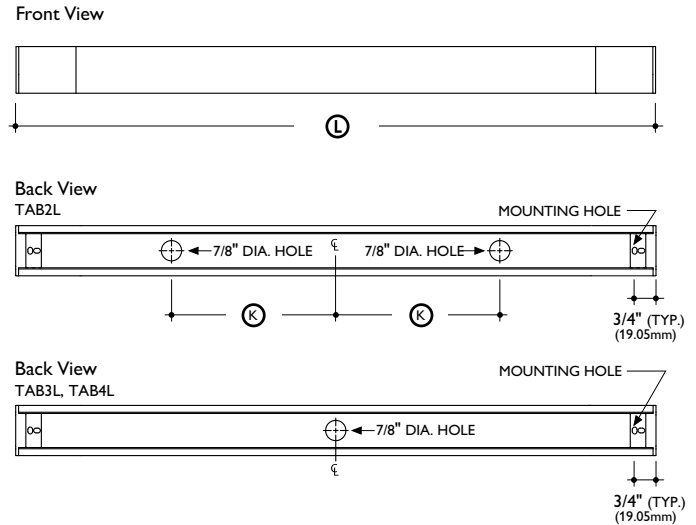

TAB Tableau LED wall mount

2', 3', or 4'

Features

- Tableau is available in three standard finishes.
- LED luminaire lengths range from a nominal 2' to 4'
- An optional on/off switch is available.
- Long life LEDs provide 50,000 hours of rated life (L70).
- Minimum 80 CRI LEDs.

Specifications

- Construction: The housing is extruded aluminum with die cast end caps. The back plate is formed from 18 gauge galvanized steel.
- Finish: Tableau is available in a soft white or matte aluminum painted finish. It can also be specified in a plated polished chrome finish. All standard paint colors have an antimicrobial finish to inhibit the growth of microbes.
- Lens: Frosted acrylic lens is standard.
- Light Sources: LED luminaires have a standard 3500K CCT with minimum 80 CRI.
- Switching: Optional on/off rocker switch is available (120V only).
- Electrical: 347 volt applications are not supported. LED drivers have Class 2 rated output.
- Installation: Back plate is secured to the wall with wall anchors. The 7/8" knockout in the back plate accommodates trade-size electrical fitting. The housing snaps onto the back plate and is secured with two screws.
- Listing: cULus listed for damp locations.

Dimensions

Model No.	Ⓛ	Ⓚ
TAB2L	27-5/8" (701.67mm)	7-3/32" (180.18mm)
TAB3L	39-7/16" (1001.71mm)	N/A
TAB4L	51-1/4" (1301.75mm)	N/A
	39-7/16" (1001.71mm)	N/A
TAB124	27-5/8" (701.67mm)	7-3/32" (180.18mm)
TAB125	41-5/8" (1057.27mm)	N/A
TAB126	13-1/4" (336.55mm)	N/A
TAB128	51-1/4" (1301.75mm)	N/A
TAB132	53-11/16" (1363.66mm)	N/A
TAB139	39-7/16" (1001.71mm)	N/A
TAB154	51-1/4" (1301.75mm)	N/A