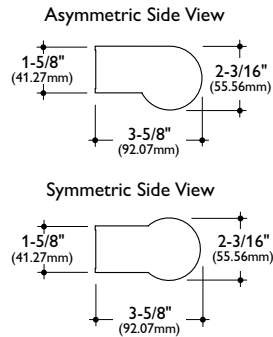

TAB Tableau LED wall mount

2', 3', or 4'

Features

- Tableau is available in three standard finishes.
- LED luminaire lengths range from a nominal 2' to 4'
- An optional on/off switch is available.
- Long life LEDs provide 50,000 hours of rated life (L70).
- Minimum 80 CRI LEDs.

Dimensions

Model No.	Ⓛ	Ⓚ
TAB2L	27-5/8" (701.67mm)	7-3/32" (180.18mm)
TAB3L	39-7/16" (1001.71mm)	N/A
TAB4L	51-1/4" (1301.75mm)	N/A
	39-7/16" (1001.71mm)	N/A
TAB124	27-5/8" (701.67mm)	7-3/32" (180.18mm)
TAB125	41-5/8" (1057.27mm)	N/A
TAB126	13-1/4" (336.55mm)	N/A
TAB128	51-1/4" (1301.75mm)	N/A
TAB132	53-11/16" (1363.66mm)	N/A
TAB139	39-7/16" (1001.71mm)	N/A
TAB154	51-1/4" (1301.75mm)	N/A

CANDLEPOWER DISTRIBUTION

Vertical Angle	Horizontal Angle				
	0°	45°	90°	135°	180°
0°	99	99	99	99	99
5.0	116	110	99	88	85
15.0	157	137	97	68	58
25.0	207	164	91	49	38
35.0	263	191	83	33	22
45.0	321	216	72	19	11
55.0	373	235	56	9	4
65.0	417	250	40	2	0
75.0	449	260	22	0	0
85.0	466	265	5	0	0
95.0	467	266	5	0	0
105.0	451	260	20	0	0
115.0	422	252	37	2	0