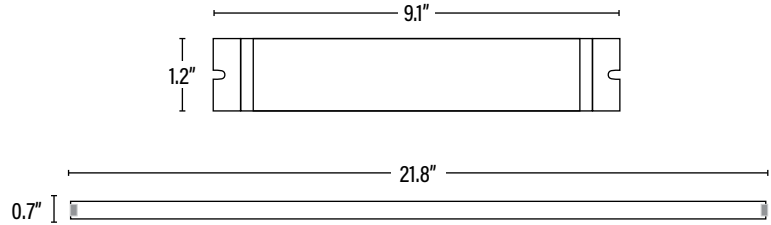

Item#: **93801**
LED SNAP & GO™ MAGNETIC MODULES

ITEM INFORMATION

DIMENSIONS (Inches)	MODULES	DRIVER
Length	21.8"	9.1"
Width	0.7"	1.2"
Height	0.7"	0.7"
Net Weight (Lbs)	--	--

SUPPORTING DOCUMENTS (Grey = not available at this time.)

Product Sheet	VIEW
Install Instructions	VIEW
IES Download from Web Item	VIEW
LM79	VIEW
LM80	VIEW

PACKAGING	UPC	DIMENSIONS (LxWxH)	GROSS WEIGHT (Lbs)	
Master Carton	10	10811768023449	23.8" x 13" x 71"	12.1
Individual Box	1	811768023442	--	1.2
Country of Origin	China			
HS Tariff	9405.10.6020			