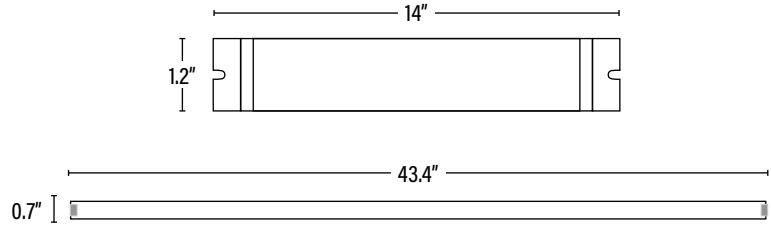

Item#: **93784**
LED SPEC-SELECT™ SNAP & GO™ MAGNETIC MODULES

ITEM INFORMATION

DIMENSIONS (Inches)	MODULES	DRIVER
Length	43.4"	14"
Width	0.7"	1.2"
Height	--	0.8"
Net Weight (Lbs)	1.9	

4 ea. Modules and 1 Driver

PACKAGING		UPC	DIMENSIONS (LxWxH)	GROSS WEIGHT (Lbs)
Master Carton	5	10811768020851	--	39.4
Individual Item	1	811768020854	N/A	N/A
Country of Origin	China			
HS Tariff	9405.11.6020			

ORDERING

ITEM#	DESCRIPTION	CASE
93784	LED SPEC-SELECT™ SNAP & GO™ MAGNETIC MODULES/30-38-46W/35-40-50K/DIMM/120-277V • 2X8FT - DLC®	5