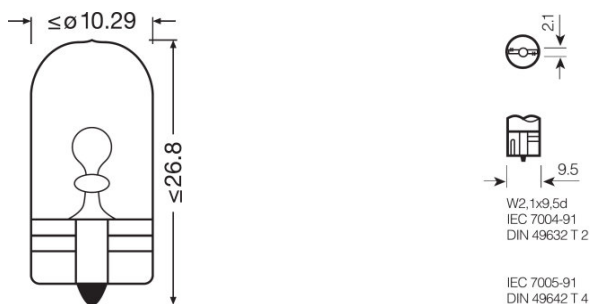

## Technical data

### Dimensions & weight

Diameter	10.0 mm
Product weight	1.30 g
Length	26.8 mm

### Logistical Data

Product code	Product description	Packaging unit (Pieces/Unit)	Dimensions (length x width x height)	Volume	Gross weight
4050300838632	ORIGINAL W5W	Unpacked 1	30 mm x 11 mm x 14 mm	0.00 dm <sup>3</sup>	2.30 g
4050300524801	ORIGINAL W5W	Folding carton box 10	46 mm x 29 mm x 112 mm	0.15 dm <sup>3</sup>	24.00 g
4008321094469	ORIGINAL W5W	Shipping carton box 50	148 mm x 115 mm x 55 mm	0.94 dm <sup>3</sup>	150.00 g
4050300925684	ORIGINAL W5W	Blister 2	95 mm x 70 mm x 18 mm	0.12 dm <sup>3</sup>	12.58 g
4008321140340	ORIGINAL W5W	Shipping carton box 20	123 mm x 105 mm x 92 mm	1.19 dm <sup>3</sup>	116.80 g