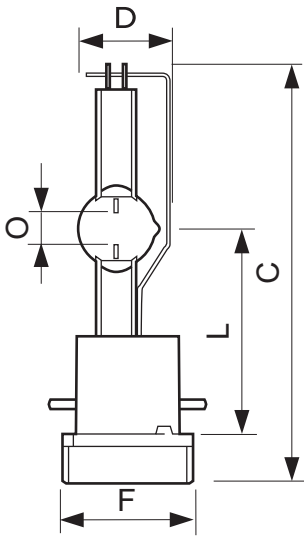

• Product Dimensions

Overall Length C	112 (max) mm
Diameter D	26 (max) mm
Width F	35.3 (min), 36 (nom), 36.5 (max) mm
Light Center Length L	55 (min), 56 (nom), 57 (max) mm
Arc Length O	5.5 mm

• Product Data

PHILIPS

MSR Gold™ MiniFastFit (Touring/Stage)

Dimensional drawing

MSR Gold™ 1000 MiniFastFit

Product	A (Min)	A (Norm)	A (Max)	C (Max)	D (Max)	D1 (Norm)	F (Min)	F (Norm)	F (Max)	L (Min)	L (Norm)	L (Max)	O (Norm)
MSR GOLD 1000 MiniFastFit	-	-	-	112	26	-	35.3	36	36.5	55	56	57	5.5