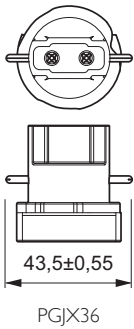

• Product Dimensions

Overall Length C	112 (max) mm
Diameter D	26 (max) mm
Width F	35.3 (min), 36 (nom), 36.5 (max) mm
Light Center Length L	55 (min), 56 (nom), 57 (max) mm
Arc Length O	5.5 mm

• Product Data

PHILIPS

MSR Gold™ MiniFastFit (Touring/Stage)

Dimensional drawing

MSR Gold™ 1000 MiniFastFit

Product	A (Min)	A (Norm)	A (Max)	C (Max)	D (Max)	D1 (Norm)	F (Min)	F (Norm)	F (Max)	L (Min)	L (Norm)	L (Max)	O (Norm)
MSR GOLD 1000 MiniFastFit	-	-	-	112	26	-	35.3	36	36.5	55	56	57	5.5