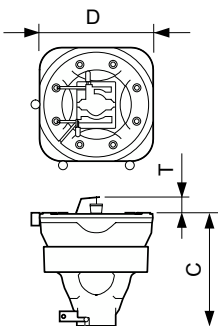

Product Data

Order product name	MSD Platinum 11 R 1CT/8
Full product name	MSD Platinum 11 R 1CT/8
Full product code	871869653976700
Order code	303628
Material Nr. (12NC)	928191705314
Numerator - Quantity Per Pack	1

Net Weight (Piece)	0.187 lb
EAN/UPC - Product/Case	8718696539767
Numerator - Packs per outer box	8
EAN/UPC - Case	8718696539774

Dimensional drawing

Product	D (max)	T (max)	O	C (max)
MSD Platinum 11 R 1CT/8	2-1/16 inch	7/16 inch	1/16 inch	2-1/8 inch