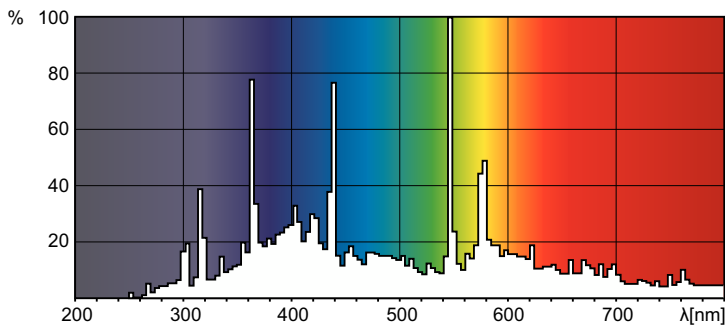

Correlated Color Temperature (Nom)	7800 K
Color rendering index (CRI)	-
Arc Length O (Nom)	1.0 mm
Operating and Electrical	
Power Consumption	250 W
Controls and Dimming	
Dimmable	Yes

MSD Platinum (Touring/Stage)

Photometric data

Spectral Power Distribution Colour - MSD Platinum 11 R 1CT/8