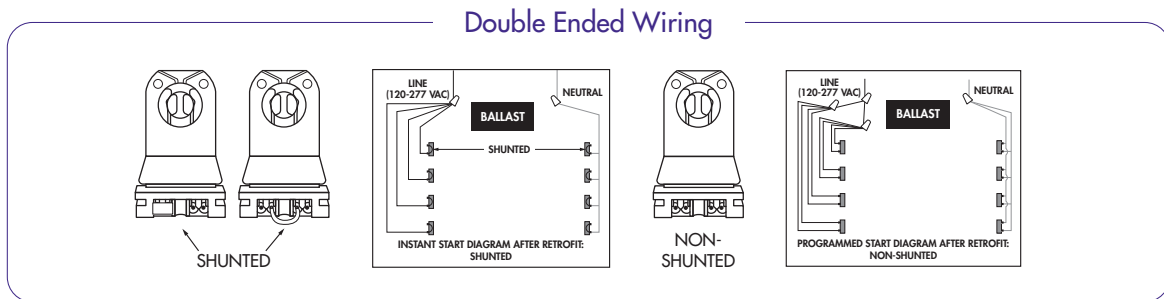

LED SelecT8 Color Selectable

Item#	Description	DLC#	Voltage	Watts	Lumens	LPW	Color Temp	CRI	CASE QTY
TYPE A 120-277V									
LT815A25CCTP	4' T8 Type A 5CCT Selectable PET Coated		120-277V	15W	1800	120	30K/35K/41K/50K/65K	80	25
TYPE B DOUBLE / SINGLE ENDED WIRING 120-277V									
LT815B25CCTP	4' T8 Type B 5CCT Selectable PET Coated		120-277V	15W	1800	126.7	30K/35K/41K/50K/65K	80	25
LT815HB25CCTP	4' T8 Type B High Output 5CCT Selectable PET Coated		120-277V	15W	2200	146.7	30K/35K/41K/50K/65K	80	25
Item#	Description	DLC#	Voltage	Watts	Lumens	LPW	Color Temp	CRI	CASE QTY
TYPE AB 120-277V									
LT815AB5CCTP	4' T8 Type AB 5CCT Selectable PET Coated		120-277V	15W	1900	126.7	30K/35K/40K/50K/65K	80	25

LED SelecT5 Color Selectable

Item#	Description	DLC#	Voltage	Watts	Lumens	LPW	Color Temp	CRI	CASE QTY
TYPE A 120-277V									
LT524A24CCTP	4' Type A 4CCT Selectable PET Coated		120-277V	24W	3200	133.3	35K/41K/50K/65K	80	30
TYPE B DOUBLE / SINGLE ENDED WIRING 120-277V									
LT524B24CCTP	4' T5 Type B 4CCT Selectable PET Coated		120-277V	24W	3200	133.3	35K/41K/50K/65K	80	30

Type B Wiring Diagrams

Complete instructions tcp.com / Commercial Lighting / Business Resource Center