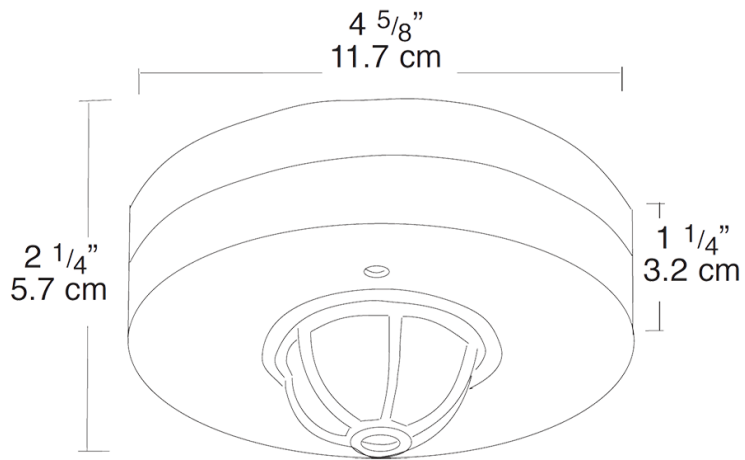

Dimensions

Features

- Super Ceiling Sensor has 3 detectors for triple overlapping coverage to catch small movements
- LED testing and operation Indicator
- Maximum coverage - 360 or hallway models
- Relay and sensor all in one unit reduces installation costs
- Can be wired in parallel
- Compatible with program start ballasts