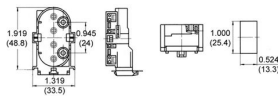

LH0271

2G11 4PIN CFL SOCKET
2-HOLE & SNAP-IN VERTICAL MOUNT
75W 600V