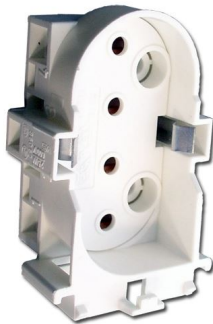

LH0271

2G11 4PIN CFL SOCKET
2-HOLE & SNAP-IN VERTICAL MOUNT
75W 600V