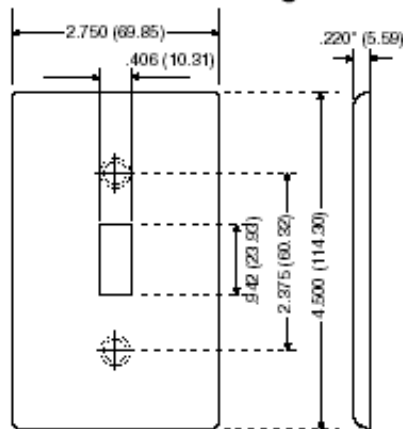

S126

2-Gang 1-Toggle 1-Decora/GFCI Device Combination Wallplate, Standard Size, 430 Stainless Steel, Device Mount, - Stainless Steel

Technical Information

Product Features

Color : Stainless Steel

Gang : 2

Material : 430 Stainless Steel

Mount : Device

Size : Standard

Standards and Certifications : UL/CSA

Type : Combination

Warranty : 10-Year Limited

UPC Code : 078477794449

Country Of Origin : Please Contact Customer Service.

Dimensional Diagram

2-GANG Width = 4.56" (115.9mm)

SPECIFICATION SUBMITTAL

JOB NAME: <input type="text"/>	CATALOG NUMBERS: <input type="text"/>	
JOB NUMBER: <input type="text"/>	<input type="text"/>	<input type="text"/>