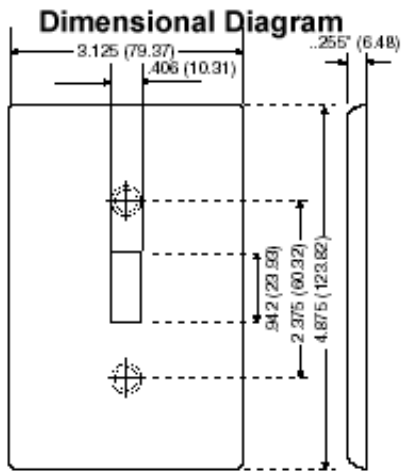

SPECIFICATION SUBMITTAL

JOB NAME:	CATALOG NUMBERS:	
____	____	____
JOB NUMBER:	____	____