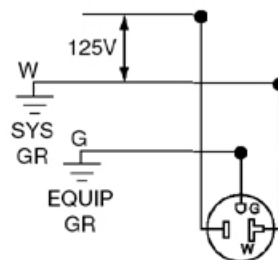

Wiring Diagram