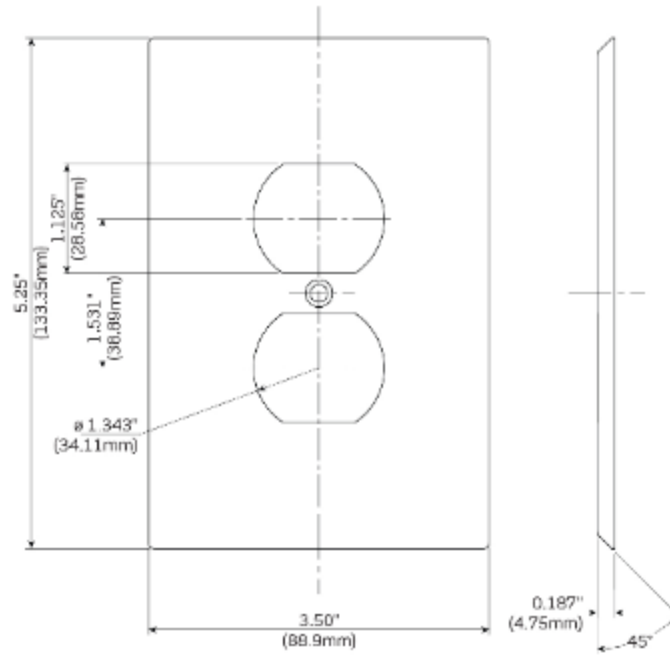

# LEVITON-84103-40

## Product Features

**Color:** Stainless Steel

**Construction:** Metal

**Gang:** 1

**Material:** 302 Stainless Steel

**Mount:** Device

**Size:** Oversized

**Standards and Certifications:** UL/CSA

**Type:** Duplex