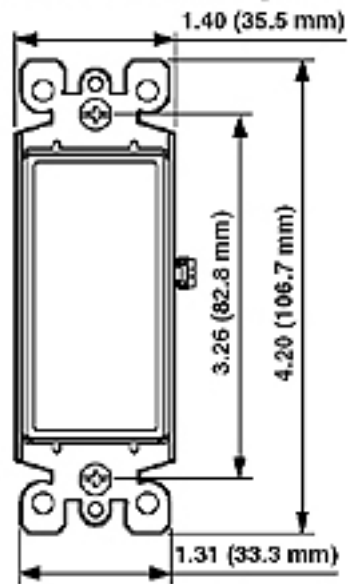

Body Material: Thermoplastic

Strap Material: Steel

Color: White

Standards and Certifications: UL/CSA

Warranty: 2 Year Limited

Dimensional Diagram

SINGLE POLE / UNIPOLAR