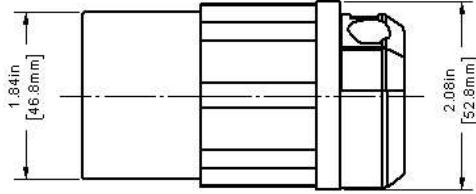

4

3

2

1

CATALOG # 2313

LOCKING CONNECTOR
 20 AMP, 125 VOLT, 2 POLE, 3 WIRE,
 GROUNDING, NEMA L5-20R

UNLESS OTHERWISE SPECIFIED, DO NOT SCALE DRAWING. ALL DIMENSIONS ARE IN INCHES. ALL ANGLES ARE IN DEGREES.		LEVITON									
<table border="1"> <tr><th colspan="2">TOLERANCES</th></tr> <tr> <td>INCH</td> <td>METRIC</td> </tr> <tr> <td>XXX ± .01</td> <td>XX ± 2mm</td> </tr> <tr> <td>XXX ± .005</td> <td>XX ± .1mm</td> </tr> </table>		TOLERANCES		INCH	METRIC	XXX ± .01	XX ± 2mm	XXX ± .005	XX ± .1mm	TITLE: 2313 20A LKG CONNECTOR CATALOG DRAWING	
TOLERANCES											
INCH	METRIC										
XXX ± .01	XX ± 2mm										
XXX ± .005	XX ± .1mm										
THIRD ANGLE PROJECTION		DWG NO. CATSTD-02313-000-D01									
<table border="1"> <tr> <td>ALL PRINTED COPIES ARE UNCONTROLLED</td> <td>SIZE B</td> <td>SCALE:1:1</td> <td>SHEET 1 OF 1</td> <td>REV 1</td> </tr> </table>		ALL PRINTED COPIES ARE UNCONTROLLED	SIZE B	SCALE:1:1	SHEET 1 OF 1	REV 1	Copyright 2020, Leviton Inc. All Rights Reserved.				
ALL PRINTED COPIES ARE UNCONTROLLED	SIZE B	SCALE:1:1	SHEET 1 OF 1	REV 1							