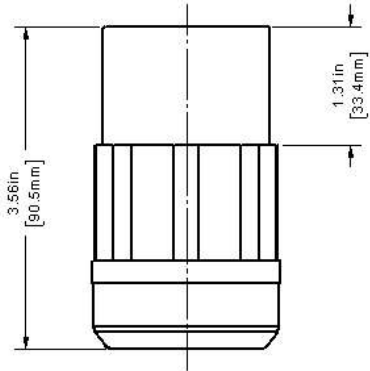

4

3

2

1

CATALOG # 2313

LOCKING CONNECTOR
 20 AMP, 125 VOLT, 2 POLE, 3 WIRE,
 GROUNDING, NEMA L5-20R

UNLESS OTHERWISE SPECIFIED, DO NOT SCALE DRAWING. ALL DIMENSIONS ARE IN INCHES. ALL ANGLES ARE IN DEGREES.		LEVITON									
<table border="1"> <tr><th colspan="2">TOLERANCES</th></tr> <tr> <td>INCH</td> <td>METRIC</td> </tr> <tr> <td>XXX ± .01</td> <td>XX ± 2mm</td> </tr> <tr> <td>XXX ± .005</td> <td>XX ± .1mm</td> </tr> </table>		TOLERANCES		INCH	METRIC	XXX ± .01	XX ± 2mm	XXX ± .005	XX ± .1mm	TITLE: 2313 20A LKG CONNECTOR CATALOG DRAWING	
TOLERANCES											
INCH	METRIC										
XXX ± .01	XX ± 2mm										
XXX ± .005	XX ± .1mm										
THIRD ANGLE PROJECTION		DWG NO. CATSTD-02313-000-D01									
<table border="1"> <tr> <td>ALL PRINTED COPIES ARE UNCONTROLLED</td> <td>SIZE B</td> <td>SCALE:1:1</td> <td>SHEET 1 OF 1</td> <td>REV 1</td> </tr> </table>		ALL PRINTED COPIES ARE UNCONTROLLED	SIZE B	SCALE:1:1	SHEET 1 OF 1	REV 1	Copyright 2020, Leviton Inc. All Rights Reserved.				
ALL PRINTED COPIES ARE UNCONTROLLED	SIZE B	SCALE:1:1	SHEET 1 OF 1	REV 1							