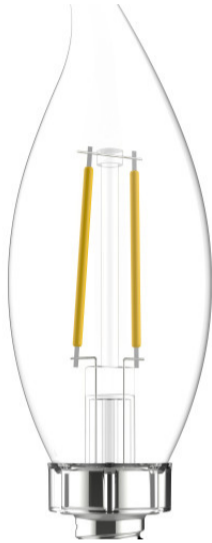

LED4DFCAC-C-2PK

LED Candle Lamps

SKU # 93142795

SPECIFICATIONS

GENERAL

Bulb Shape	CA
Bulb Base Type	E12
Voltage	120 V
Wattage	3.5 W
Wattage Replacement	40W
Operating Life	15,000 hours
Dimmable	Yes
Operating Temp	-20 to 40 °C
Warranty	3 year limited warranty

PHOTOMETRIC

Efficacy	86 LPW
Lumens	300 lm
CCT	2700 K
CRI	80

DIMENSIONS

MOL 4.52 In

RATINGS & CERTIFICATIONS

Safety Certifications	cULus
Location Ratings	Damp

PACKAGING INFO

Standard Pack Quantity	12
UPC	662049501070