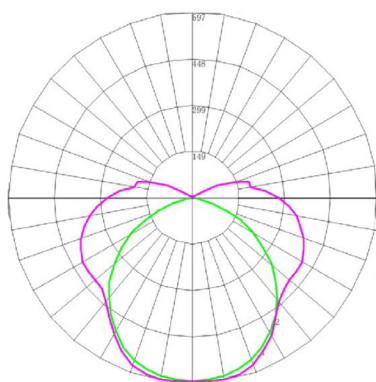

**ELECTRICAL**

Wattage	20W
Voltage	120V
Power Factor	0.9
Total Harmonic Distortion (THD)	20

**LIGHTING PERFORMANCE**

Lumens	2400
Lumens Per Watt (LPW)	120
Color Temperature (CCT)	5000K
Color Rendering (CRI)	80
R9 (Red Value)	13
R13 (Skin Tones)	86
Beam Angle	270°
Light Distribution	Type II, Very Short
BUG Rating (Backlight, Uplight, and Glare)	B1 - U3 - G2

**PACKAGING**

		UPC	DIMENSIONS (LxWxH)	GROSS WEIGHT (Lbs)
Master Carton	20	10811768021193	64" x 10.2" x 8.5"	43.2
Individual Box	1	811768021196	--	2.2
Country of Origin	China			
HS Tariff	9405.10.6020			