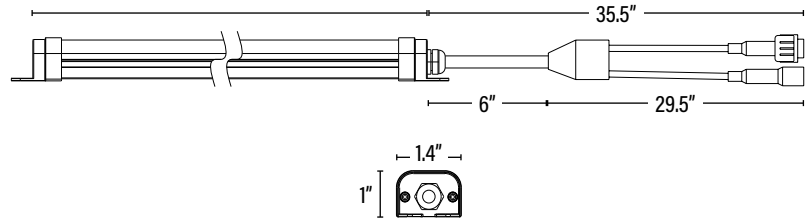

Item#: **83946**  
**LED COOLER LIGHTS**

ITEM INFORMATION

**DIMENSIONS** (Inches)

Length	59"
Width	1.4"
Height	1"
Net Weight (Lbs)	1.8

**SUPPORTING DOCUMENTS** (Grey = not available at this time.)

Product Sheet	VIEW
Install Instructions	VIEW
IES Download from Web Item	VIEW
LM79	VIEW
LM80	VIEW

**PACKAGING**

		UPC	DIMENSIONS (LxWxH)	GROSS WEIGHT (Lbs)
Master Carton	20	10811768021193	64" x 10.2" x 8.5"	43.2
Individual Box	1	811768021196	--	2.2
Country of Origin	China			
HS Tariff	9405.10.6020			