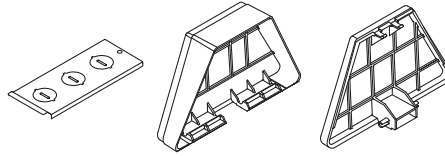

## Accessories

### LDS Starter Kit

(5 sets of endcaps & knockout plates)

White: 211994  
(kit qty = 5 sets)

Black: 211995  
(kit qty = 5 sets)

Stainless Steel/Grey: 93051298  
(kit qty = 5 sets)