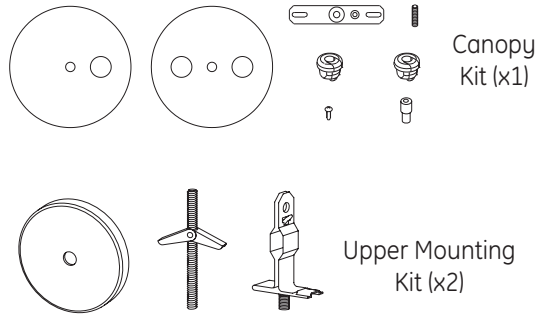

Power feed cable (6.75 FT)

Suspended Kits - Option 3

93035307

Set of 10' mounting cables

Power feed cable (6.75 FT)

Canopy Kit (x1)

Upper Mounting Kit (x2)

Starter Kit (1 row)

Grey: 95022762 (kit quantity = 1)
 Grey: 95022773 (kit quantity = 10)
 Black: 95022778 (kit quantity = 1)
 Black: 95022779 (kit quantity = 10)
 White: 93018007 (kit quantity = 1)
 White: 93022791 (kit quantity = 10)
 Red: 95021800 (kit quantity = 1)
 Red: 95021801 (kit quantity = 10)