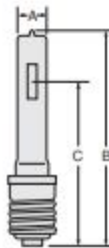

TUNGSTEN HALOGEN LAMPS • SINGLE ENDED SCREW BASE

JCV

- Only for Use in Approved Enclosed Halogen Fixtures
- Minican Screw Base - E10/E11
- Mogul Screw Base - E39
- Universal Burn Position