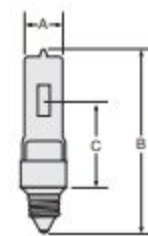

TUNGSTEN HALOGEN LAMPS • SINGLE ENDED SCREW BASE

JCV

- Only for Use in Approved Enclosed Halogen Fixtures
- Minican Screw Base - E10/E11
- Mogul Screw Base - E39
- Universal Burn Position