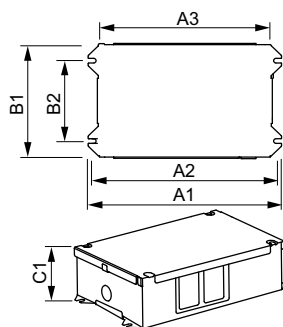

e-Vision Medium Wattage 210-315W

Temperature	
T-Case Maximum (Nom)	85 °C
Mechanical and Housing	
Housing Material	Metal
Housing	R
Housing Dimensions	7.5" x 4.9" x 2.2"
Approval and Application	
EMC Immunity Standard	FCC Non-Consumer
Approval Marks	CSA certificate UL certificate NOM certificate RoHS Compliant
Hum And Noise Level	A

UL Recognized	No
Product Data	
Order product name	MASTERCOLOR ELITE MEDIUM WATTAGE ELE MH BAL 210/315W PS 200-277V
EAN/UPC - Product	781087073568
Order code	913710850202
Numerator - Quantity Per Pack	1
Numerator - Packs per outer box	6
Material Nr. (12NC)	913710850202
Net Weight (Piece)	2.046 kg

Dimensional drawing

Product	A1	A2	A3	B1	B2	C1
MASTERCOLOR ELITE MEDIUM WATTAGE ELE MH BAL 210/315W PS 200-277V	8.2 in	7.6 in	7.5 in	4.9 in	3.4 in	2.2 in

MASTERCOLOR ELITE MEDIUM WATTAGE IZTMH210315RLFM