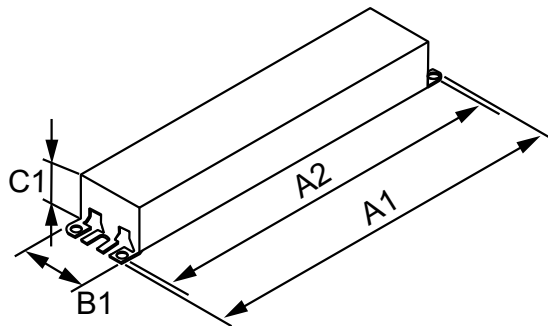

Max Ballast-Lamp Distance Through Wiring	Any = 20'
Mechanical and Housing	
Housing Material	Metal
Housing	BL1
Housing Dimensions	9.64" x 1.69" x 1.13"
Approval and Application	
EMC Immunity Standard	FCC Non-Consumer
Sound Rating	A
UL Recognized	No

Product Data	
Order product name	SIGNPRO MAG ISB021612EI
EAN/UPC - Product	781087135778
Order code	ISB021612EI
Numerator - Quantity Per Pack	1
Numerator - Packs per outer box	10
Material Nr. (12NC)	913701262201
Net Weight (Piece)	2.709 kg

Dimensional drawing

Product	A1	A2	B1	C1
SIGNPRO MAG ISB021612EI	9.64 in	9 in	1.69 in	1.13 in

ELE SIGN BAL (1-2) T12HO 2-16FT 120-277V