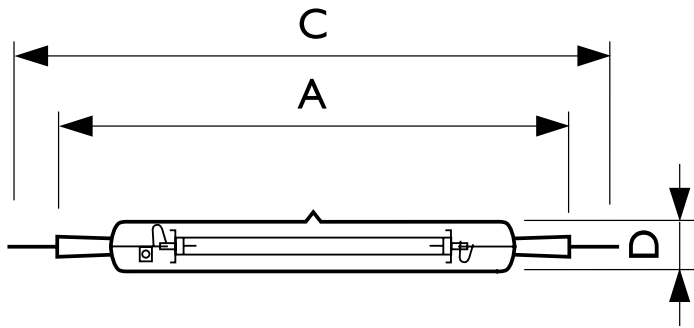

## HPS AGRO Plus 1000W DE EL 1CT/12

High Pressure Sodium lamp with clear outer bulb, optimized growthlight output and maintenance

### Product data

General Information	
Base	K12X30S [ K12x30s]
Operating Position	Horizontal [ Horizontal]
Life To 10% Failures (Nom)	10000 h
System Description	Electronic
Light Technical	
Color Code	220 [ CCT of 2000K]
Luminous Flux (Rated) (Nom)	155000 lm
Photosynthetic Photon Flux (PPF)	2120 µmol/s
PPF Maintenance 4000 h	98 %
PPF Maintenance 8000 h	96 %
PPF Maintenance 10000 h	95 %
Chromaticity Coordinate X (Nom)	537
Chromaticity Coordinate Y (Nom)	426
Correlated Color Temperature (Nom)	2000 K
Luminous Efficacy (rated) (Nom)	155 lm/W
Color Rendering Index (Nom)	30
Operating and Electrical	
Lamp supply voltage	400 V [ 400]
Power (Rated) (Nom)	1000 W
Ignition Supply Voltage (Nom)	398 V
Re-Ignition Time (Min) (Max)	5 min
Ignition Time (Max)	300 s

Voltage (Max)	250 V
Voltage (Min)	210 V
Voltage (Nom)	230 V
Controls and Dimming	
Dimmable	Yes
Run-Up Time 90% (Max)	10 min
Mechanical and Housing	
Bulb Finish	Clear
Approval and Application	
Energy Efficiency Label (EEL)	A++
Mercury (Hg) Content (Nom)	35.29 mg
Energy Consumption kWh/1000 h	1020 kWh
Luminaire Design Requirements	
Bulb Temperature (Max)	700 °C
Product Data	
Order product name	HPS AGRO Plus 1000W DE EL 1CT/12
EAN/UPC - Product	046677472061
Order code	533109
Numerator - Quantity Per Pack	1
Numerator - Packs per outer box	12

**Dimensional drawing**

Product	D (max)	Ø	C (max)	A
HPS AGRO Plus 1000W DE EL 1CT/12	33.5 mm	147 mm	394 mm	325 mm

SON Agro 1000W DE EL K12x30S

**Photometric data**

Lifetime