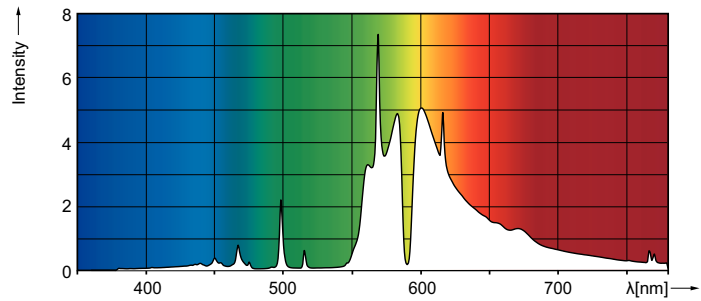

### Product data

General Information	
Base	K12X30S [ K12x30s]
Operating Position	Horizontal [ Horizontal]
Life To 10% Failures (Nom)	10000 h
System Description	Electronic
Light Technical	
Color Code	220 [ CCT of 2000K]
Luminous Flux (Rated) (Nom)	155000 lm
Photosynthetic Photon Flux (PPF)	2120 µmol/s
PPF Maintenance 4000 h	98 %
PPF Maintenance 8000 h	96 %
PPF Maintenance 10000 h	95 %
Chromaticity Coordinate X (Nom)	537
Chromaticity Coordinate Y (Nom)	426
Correlated Color Temperature (Nom)	2000 K
Luminous Efficacy (rated) (Nom)	155 lm/W
Color Rendering Index (Nom)	30
Operating and Electrical	
Lamp supply voltage	400 V [ 400]
Power (Rated) (Nom)	1000 W
Ignition Supply Voltage (Nom)	398 V
Re-Ignition Time (Min) (Max)	5 min
Ignition Time (Max)	300 s

**Dimensional drawing**

Product	D (max)	Ø	C (max)	A
HPS AGRO Plus 1000W DE EL 1CT/12	33.5 mm	147 mm	394 mm	325 mm

SON Agro 1000W DE EL K12x30S

**Photometric data**

Lifetime