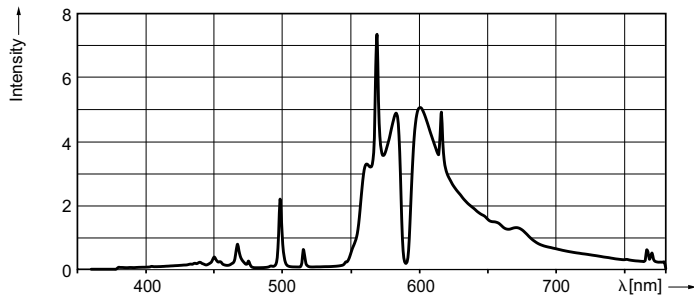

### Product data

General Information	
Base	K12X30S [ K12x30s]
Operating Position	Horizontal [ Horizontal]
Life To 10% Failures (Nom)	10000 h
System Description	Electronic
Light Technical	
Color Code	220 [ CCT of 2000K]
Luminous Flux (Rated) (Nom)	155000 lm
Photosynthetic Photon Flux (PPF)	2120 µmol/s
PPF Maintenance 4000 h	98 %
PPF Maintenance 8000 h	96 %
PPF Maintenance 10000 h	95 %
Chromaticity Coordinate X (Nom)	537
Chromaticity Coordinate Y (Nom)	426
Correlated Color Temperature (Nom)	2000 K
Luminous Efficacy (rated) (Nom)	155 lm/W
Color Rendering Index (Nom)	30
Operating and Electrical	
Lamp supply voltage	400 V [ 400]
Power (Rated) (Nom)	1000 W
Ignition Supply Voltage (Nom)	398 V
Re-Ignition Time (Min) (Max)	5 min
Ignition Time (Max)	300 s

Voltage (Max)	250 V
Voltage (Min)	210 V
Voltage (Nom)	230 V
Controls and Dimming	
Dimmable	Yes
Run-Up Time 90% (Max)	10 min
Mechanical and Housing	
Bulb Finish	Clear
Approval and Application	
Energy Efficiency Label (EEL)	A++
Mercury (Hg) Content (Nom)	35.29 mg
Energy Consumption kWh/1000 h	1020 kWh
Luminaire Design Requirements	
Bulb Temperature (Max)	700 °C
Product Data	
Order product name	HPS AGRO Plus 1000W DE EL 1CT/12
EAN/UPC - Product	046677472061
Order code	533109
Numerator - Quantity Per Pack	1
Numerator - Packs per outer box	12

**Dimensional drawing**

Product	D (max)	Ø	C (max)	A
HPS AGRO Plus 1000W DE EL 1CT/12	33.5 mm	147 mm	394 mm	325 mm

SON Agro 1000W DE EL K12x30S

**Photometric data**

Lifetime