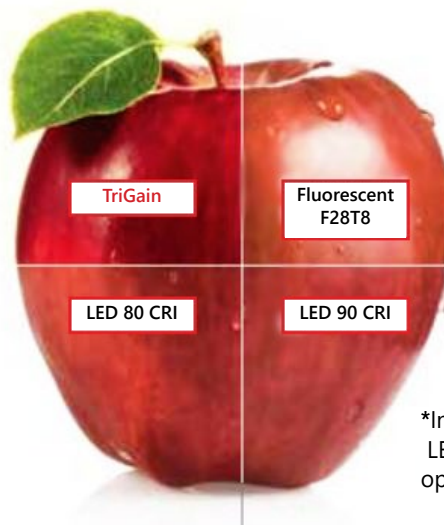

*Industry standard LED measured at the same operating conditions.