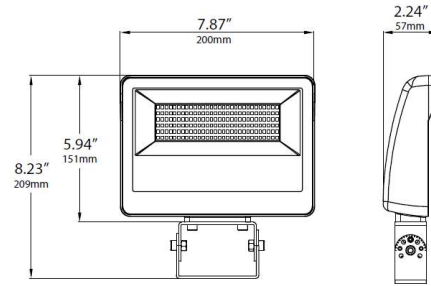

MEASUREMENTS

LOC-FL-MW(15/25/35)MCCT(30/40/50)D w/ Trunnion

LOC-FL-MW(35/50/60)MCCT(30/40/50)D w/ Trunnion

LOC-FL-MW(15/25/35)MCCT(30/40/50)D w/ Knuckle

LOC-FL-MW(35/50/60)MCCT(30/40/50)D w/ Knuckle

LOC-FL-MW(60/80/100)MCCT(30/40/50)D

LOC-FL-MW(80/100/150)MCCT(30/40/50)D

LOC-FL-MW(100/150/200)MCCT(30/40/50)D

LOC-FL-MW(200/240/300)MCCT(30/40/50)D

MEASUREMENTS

LOC-FL-MW(240/350/450)MCCT(30/40/50)D

MODEL	QTY	NET WEIGHT	MASTER CARTON SIZE	GROSS WEIGHT	PCS CTN	UPC CODE
LOC-FL-MW(15/25/35)MCCT(30/40/50)D	1	2.2 lbs	13.66" x 8.27" x 10.83"	15.36lbs	6	00810050942577
LOC-FL-MW(35/50/60)MCCT(30/40/50)D	1	2.87 lbs	17" x 11.5" x 9"	20lbs	6	00810050942584
LOC-FL-MW(60/80/100)MCCT(30/40/50)D	1	5.73 lbs	13" x 13" x 5.5"	6.3lbs	1	00810050942591
LOC-FL-MW(80/100/150)MCCT(30/40/50)D	1	8.16 lbs	16" x 14.5" x 6.5"	8.8lbs	1	00810050942607
LOC-FL-MW(100/150/200)MCCT(30/40/50)D	1	10.58 lbs	16.63" x 15" x 7"	12lbs	1	00815586024650
LOC-FL-MW(200/240/300)MCCT(30/40/50)D	1	14.33 lbs	19.5" x 18" x 7"	15.3lbs	1	00810050942614
LOC-FL-MW(240/350/450)MCCT(30/40/50)D	1	29.76 lbs	24.63" x 23.25" x 8"	25.9lbs	1	00810050942621