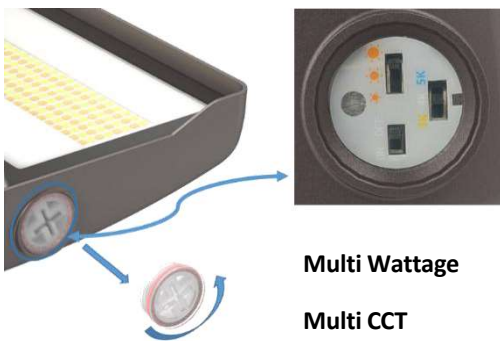

Multi Wattage

Multi CCT

On/Off Photocell

MOUNTING OPTIONS:

Trunnion Mount
(15/25/35 & 35/50/60 models ONLY)

Knuckle Mount
(15/25/35 & 35/50/60 models ONLY)

Adjustable Arm
(100W & above models ONLY)

Trunnion
(100W & above models ONLY)

Adjustable Slip Fitter
(100W & above models ONLY)