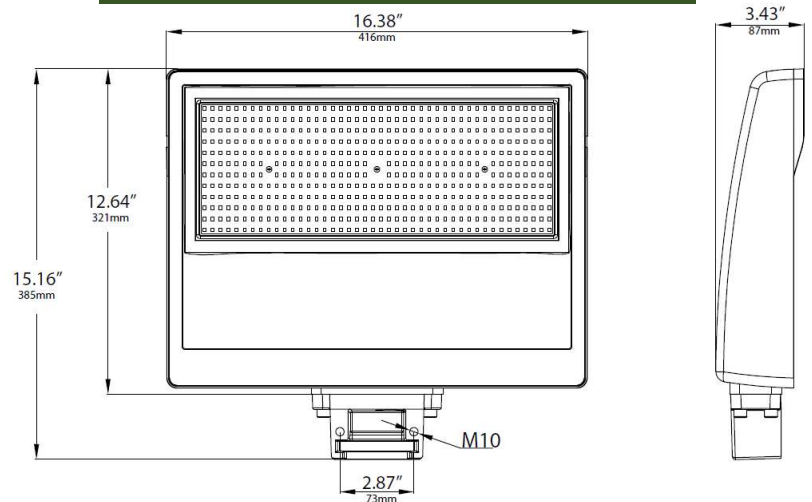

MEASUREMENTS

LOC-FL-MW(15/25/35)MCCT(30/40/50)D w/ Trunnion

LOC-FL-MW(35/50/60)MCCT(30/40/50)D w/ Trunnion

LOC-FL-MW(15/25/35)MCCT(30/40/50)D w/ Knuckle

LOC-FL-MW(35/50/60)MCCT(30/40/50)D w/ Knuckle

LOC-FL-MW(60/80/100)MCCT(30/40/50)D

LOC-FL-MW(80/100/150)MCCT(30/40/50)D

LOC-FL-MW(100/150/200)MCCT(30/40/50)D

LOC-FL-MW(200/240/300)MCCT(30/40/50)D

MEASUREMENTS

LOC-FL-MW(240/350/450)MCCT(30/40/50)D

MODEL	QTY	NET WEIGHT	MASTER CARTON SIZE	GROSS WEIGHT	PCS CTN	UPC CODE
LOC-FL-MW(15/25/35)MCCT(30/40/50)D	1	2.2 lbs	13.66" x 8.27" x 10.83"	15.36lbs	6	00810050942577
LOC-FL-MW(35/50/60)MCCT(30/40/50)D	1	2.87 lbs	17" x 11.5" x 9"	20lbs	6	00810050942584
LOC-FL-MW(60/80/100)MCCT(30/40/50)D	1	5.73 lbs	13" x 13" x 5.5"	6.3lbs	1	00810050942591
LOC-FL-MW(80/100/150)MCCT(30/40/50)D	1	8.16 lbs	16" x 14.5" x 6.5"	8.8lbs	1	00810050942607
LOC-FL-MW(100/150/200)MCCT(30/40/50)D	1	10.58 lbs	16.63" x 15" x 7"	12lbs	1	00815586024650
LOC-FL-MW(200/240/300)MCCT(30/40/50)D	1	14.33 lbs	19.5" x 18" x 7"	15.3lbs	1	00810050942614
LOC-FL-MW(240/350/450)MCCT(30/40/50)D	1	29.76 lbs	24.63" x 23.25" x 8"	25.9lbs	1	00810050942621