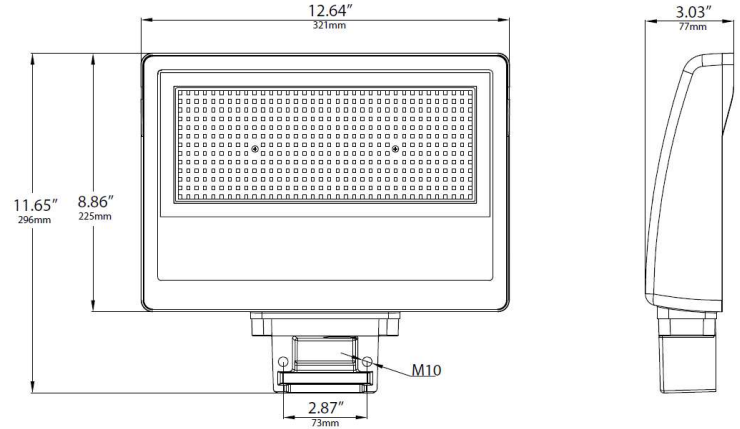

MEASUREMENTS

LOC-FL-MW(15/25/35)MCCT(30/40/50)D w/ Trunnion

LOC-FL-MW(35/50/60)MCCT(30/40/50)D w/ Trunnion

LOC-FL-MW(15/25/35)MCCT(30/40/50)D w/ Knuckle

LOC-FL-MW(35/50/60)MCCT(30/40/50)D w/ Knuckle

LOC-FL-MW(60/80/100)MCCT(30/40/50)D

LOC-FL-MW(80/100/150)MCCT(30/40/50)D

LOC-FL-MW(100/150/200)MCCT(30/40/50)D

LOC-FL-MW(200/240/300)MCCT(30/40/50)D

MEASUREMENTS

LOC-FL-MW(240/350/450)MCCT(30/40/50)D

MODEL	QTY	NET WEIGHT	MASTER CARTON SIZE	GROSS WEIGHT	PCS CTN	UPC CODE
LOC-FL-MW(15/25/35)MCCT(30/40/50)D	1	2.2 lbs	13.66" x 8.27" x 10.83"	15.36lbs	6	00810050942577
LOC-FL-MW(35/50/60)MCCT(30/40/50)D	1	2.87 lbs	17" x 11.5" x 9"	20lbs	6	00810050942584
LOC-FL-MW(60/80/100)MCCT(30/40/50)D	1	5.73 lbs	13" x 13" x 5.5"	6.3lbs	1	00810050942591
LOC-FL-MW(80/100/150)MCCT(30/40/50)D	1	8.16 lbs	16" x 14.5" x 6.5"	8.8lbs	1	00810050942607
LOC-FL-MW(100/150/200)MCCT(30/40/50)D	1	10.58 lbs	16.63" x 15" x 7"	12lbs	1	00815586024650
LOC-FL-MW(200/240/300)MCCT(30/40/50)D	1	14.33 lbs	19.5" x 18" x 7"	15.3lbs	1	00810050942614
LOC-FL-MW(240/350/450)MCCT(30/40/50)D	1	29.76 lbs	24.63" x 23.25" x 8"	25.9lbs	1	00810050942621