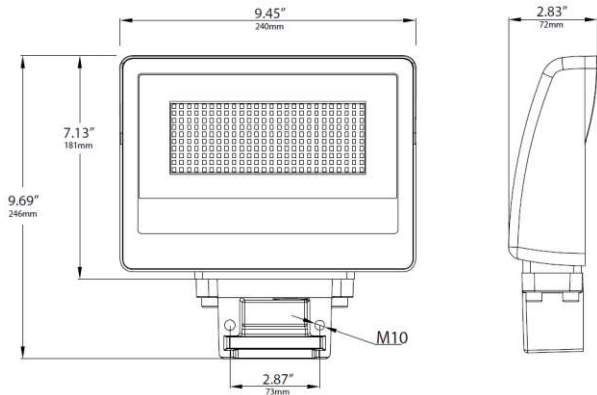

MEASUREMENTS

LOC-FL-MW(15/25/35)MCCT(30/40/50)D w/ Trunnion

LOC-FL-MW(35/50/60)MCCT(30/40/50)D w/ Trunnion

LOC-FL-MW(15/25/35)MCCT(30/40/50)D w/ Knuckle

LOC-FL-MW(35/50/60)MCCT(30/40/50)D w/ Knuckle

LOC-FL-MW(60/80/100)MCCT(30/40/50)D

LOC-FL-MW(80/100/150)MCCT(30/40/50)D

LOC-FL-MW(100/150/200)MCCT(30/40/50)D

LOC-FL-MW(200/240/300)MCCT(30/40/50)D

MEASUREMENTS

LOC-FL-MW(240/350/450)MCCT(30/40/50)D

MODEL	QTY	NET WEIGHT	MASTER CARTON SIZE	GROSS WEIGHT	PCS CTN	UPC CODE
LOC-FL-MW(15/25/35)MCCT(30/40/50)D	1	2.2 lbs	13.66" x 8.27" x 10.83"	15.36lbs	6	00810050942577
LOC-FL-MW(35/50/60)MCCT(30/40/50)D	1	2.87 lbs	17" x 11.5" x 9"	20lbs	6	00810050942584
LOC-FL-MW(60/80/100)MCCT(30/40/50)D	1	5.73 lbs	13" x 13" x 5.5"	6.3lbs	1	00810050942591
LOC-FL-MW(80/100/150)MCCT(30/40/50)D	1	8.16 lbs	16" x 14.5" x 6.5"	8.8lbs	1	00810050942607
LOC-FL-MW(100/150/200)MCCT(30/40/50)D	1	10.58 lbs	16.63" x 15" x 7"	12lbs	1	00815586024650
LOC-FL-MW(200/240/300)MCCT(30/40/50)D	1	14.33 lbs	19.5" x 18" x 7"	15.3lbs	1	00810050942614
LOC-FL-MW(240/350/450)MCCT(30/40/50)D	1	29.76 lbs	24.63" x 23.25" x 8"	25.9lbs	1	00810050942621