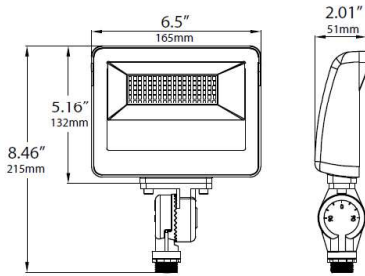

MEASUREMENTS

LOC-FL-MW(15/25/35)MCCT(30/40/50)D w/ Trunnion

LOC-FL-MW(35/50/60)MCCT(30/40/50)D w/ Trunnion

LOC-FL-MW(15/25/35)MCCT(30/40/50)D w/ Knuckle

LOC-FL-MW(35/50/60)MCCT(30/40/50)D w/ Knuckle

LOC-FL-MW(60/80/100)MCCT(30/40/50)D

LOC-FL-MW(80/100/150)MCCT(30/40/50)D

LOC-FL-MW(100/150/200)MCCT(30/40/50)D

LOC-FL-MW(200/240/300)MCCT(30/40/50)D

MEASUREMENTS

LOC-FL-MW(240/350/450)MCCT(30/40/50)D

MODEL	QTY	NET WEIGHT	MASTER CARTON SIZE	GROSS WEIGHT	PCS CTN	UPC CODE
LOC-FL-MW(15/25/35)MCCT(30/40/50)D	1	2.2 lbs	13.66" x 8.27" x 10.83"	15.36lbs	6	00810050942577
LOC-FL-MW(35/50/60)MCCT(30/40/50)D	1	2.87 lbs	17" x 11.5" x 9"	20lbs	6	00810050942584
LOC-FL-MW(60/80/100)MCCT(30/40/50)D	1	5.73 lbs	13" x 13" x 5.5"	6.3lbs	1	00810050942591
LOC-FL-MW(80/100/150)MCCT(30/40/50)D	1	8.16 lbs	16" x 14.5" x 6.5"	8.8lbs	1	00810050942607
LOC-FL-MW(100/150/200)MCCT(30/40/50)D	1	10.58 lbs	16.63" x 15" x 7"	12lbs	1	00815586024650
LOC-FL-MW(200/240/300)MCCT(30/40/50)D	1	14.33 lbs	19.5" x 18" x 7"	15.3lbs	1	00810050942614
LOC-FL-MW(240/350/450)MCCT(30/40/50)D	1	29.76 lbs	24.63" x 23.25" x 8"	25.9lbs	1	00810050942621