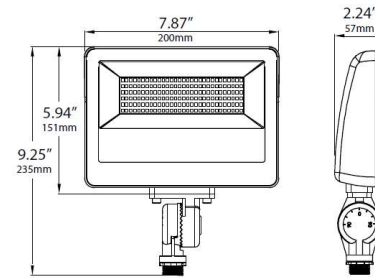

MEASUREMENTS

LOC-FL-MW(15/25/35)MCCT(30/40/50)D w/ Trunnion

LOC-FL-MW(35/50/60)MCCT(30/40/50)D w/ Trunnion

LOC-FL-MW(15/25/35)MCCT(30/40/50)D w/ Knuckle

LOC-FL-MW(35/50/60)MCCT(30/40/50)D w/ Knuckle

LOC-FL-MW(60/80/100)MCCT(30/40/50)D

LOC-FL-MW(80/100/150)MCCT(30/40/50)D

LOC-FL-MW(100/150/200)MCCT(30/40/50)D

LOC-FL-MW(200/240/300)MCCT(30/40/50)D

MEASUREMENTS

LOC-FL-MW(240/350/450)MCCT(30/40/50)D

MODEL	QTY	NET WEIGHT	MASTER CARTON SIZE	GROSS WEIGHT	PCS CTN	UPC CODE
LOC-FL-MW(15/25/35)MCCT(30/40/50)D	1	2.2 lbs	13.66" x 8.27" x 10.83"	15.36lbs	6	00810050942577
LOC-FL-MW(35/50/60)MCCT(30/40/50)D	1	2.87 lbs	17" x 11.5" x 9"	20lbs	6	00810050942584
LOC-FL-MW(60/80/100)MCCT(30/40/50)D	1	5.73 lbs	13" x 13" x 5.5"	6.3lbs	1	00810050942591
LOC-FL-MW(80/100/150)MCCT(30/40/50)D	1	8.16 lbs	16" x 14.5" x 6.5"	8.8lbs	1	00810050942607
LOC-FL-MW(100/150/200)MCCT(30/40/50)D	1	10.58 lbs	16.63" x 15" x 7"	12lbs	1	00815586024650
LOC-FL-MW(200/240/300)MCCT(30/40/50)D	1	14.33 lbs	19.5" x 18" x 7"	15.3lbs	1	00810050942614
LOC-FL-MW(240/350/450)MCCT(30/40/50)D	1	29.76 lbs	24.63" x 23.25" x 8"	25.9lbs	1	00810050942621