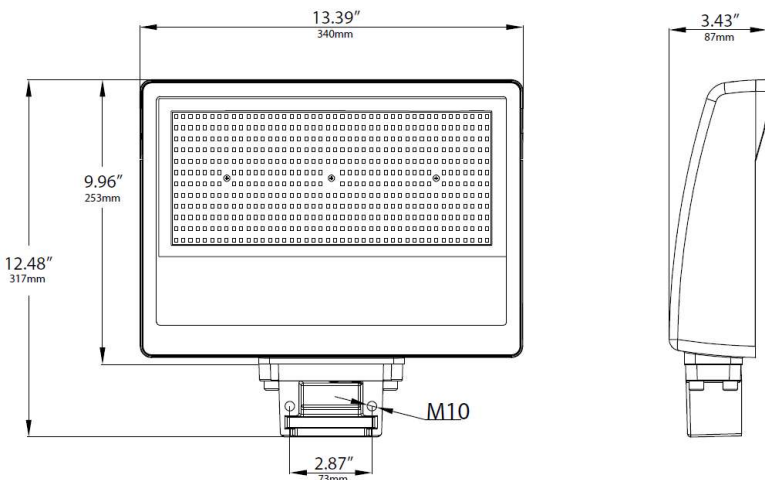

MEASUREMENTS

LOC-FL-MW(15/25/35)MCCT(30/40/50)D w/ Trunnion

LOC-FL-MW(35/50/60)MCCT(30/40/50)D w/ Trunnion

LOC-FL-MW(15/25/35)MCCT(30/40/50)D w/ Knuckle

LOC-FL-MW(35/50/60)MCCT(30/40/50)D w/ Knuckle

LOC-FL-MW(60/80/100)MCCT(30/40/50)D

LOC-FL-MW(80/100/150)MCCT(30/40/50)D

LOC-FL-MW(100/150/200)MCCT(30/40/50)D

LOC-FL-MW(200/240/300)MCCT(30/40/50)D

MEASUREMENTS

LOC-FL-MW(240/350/450)MCCT(30/40/50)D

MODEL	QTY	NET WEIGHT	MASTER CARTON SIZE	GROSS WEIGHT	PCS CTN	UPC CODE
LOC-FL-MW(15/25/35)MCCT(30/40/50)D	1	2.2 lbs	13.66" x 8.27" x 10.83"	15.36lbs	6	00810050942577
LOC-FL-MW(35/50/60)MCCT(30/40/50)D	1	2.87 lbs	17" x 11.5" x 9"	20lbs	6	00810050942584
LOC-FL-MW(60/80/100)MCCT(30/40/50)D	1	5.73 lbs	13" x 13" x 5.5"	6.3lbs	1	00810050942591
LOC-FL-MW(80/100/150)MCCT(30/40/50)D	1	8.16 lbs	16" x 14.5" x 6.5"	8.8lbs	1	00810050942607
LOC-FL-MW(100/150/200)MCCT(30/40/50)D	1	10.58 lbs	16.63" x 15" x 7"	12lbs	1	00815586024650
LOC-FL-MW(200/240/300)MCCT(30/40/50)D	1	14.33 lbs	19.5" x 18" x 7"	15.3lbs	1	00810050942614
LOC-FL-MW(240/350/450)MCCT(30/40/50)D	1	29.76 lbs	24.63" x 23.25" x 8"	25.9lbs	1	00810050942621