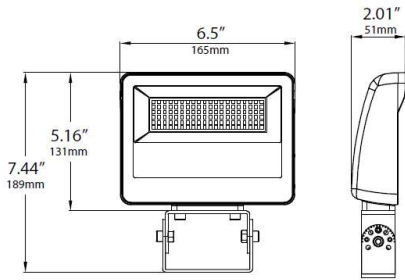

MEASUREMENTS

LOC-FL-MW(15/25/35)MCCT(30/40/50)D w/ Trunnion

LOC-FL-MW(35/50/60)MCCT(30/40/50)D w/ Trunnion

LOC-FL-MW(15/25/35)MCCT(30/40/50)D w/ Knuckle

LOC-FL-MW(35/50/60)MCCT(30/40/50)D w/ Knuckle

LOC-FL-MW(60/80/100)MCCT(30/40/50)D

LOC-FL-MW(80/100/150)MCCT(30/40/50)D

LOC-FL-MW(100/150/200)MCCT(30/40/50)D

LOC-FL-MW(200/240/300)MCCT(30/40/50)D

MEASUREMENTS

LOC-FL-MW(240/350/450)MCCT(30/40/50)D

MODEL	QTY	NET WEIGHT	MASTER CARTON SIZE	GROSS WEIGHT	PCS CTN	UPC CODE
LOC-FL-MW(15/25/35)MCCT(30/40/50)D	1	2.2 lbs	13.66" x 8.27" x 10.83"	15.36lbs	6	00810050942577
LOC-FL-MW(35/50/60)MCCT(30/40/50)D	1	2.87 lbs	17" x 11.5" x 9"	20lbs	6	00810050942584
LOC-FL-MW(60/80/100)MCCT(30/40/50)D	1	5.73 lbs	13" x 13" x 5.5"	6.3lbs	1	00810050942591
LOC-FL-MW(80/100/150)MCCT(30/40/50)D	1	8.16 lbs	16" x 14.5" x 6.5"	8.8lbs	1	00810050942607
LOC-FL-MW(100/150/200)MCCT(30/40/50)D	1	10.58 lbs	16.63" x 15" x 7"	12lbs	1	00815586024650
LOC-FL-MW(200/240/300)MCCT(30/40/50)D	1	14.33 lbs	19.5" x 18" x 7"	15.3lbs	1	00810050942614
LOC-FL-MW(240/350/450)MCCT(30/40/50)D	1	29.76 lbs	24.63" x 23.25" x 8"	25.9lbs	1	00810050942621