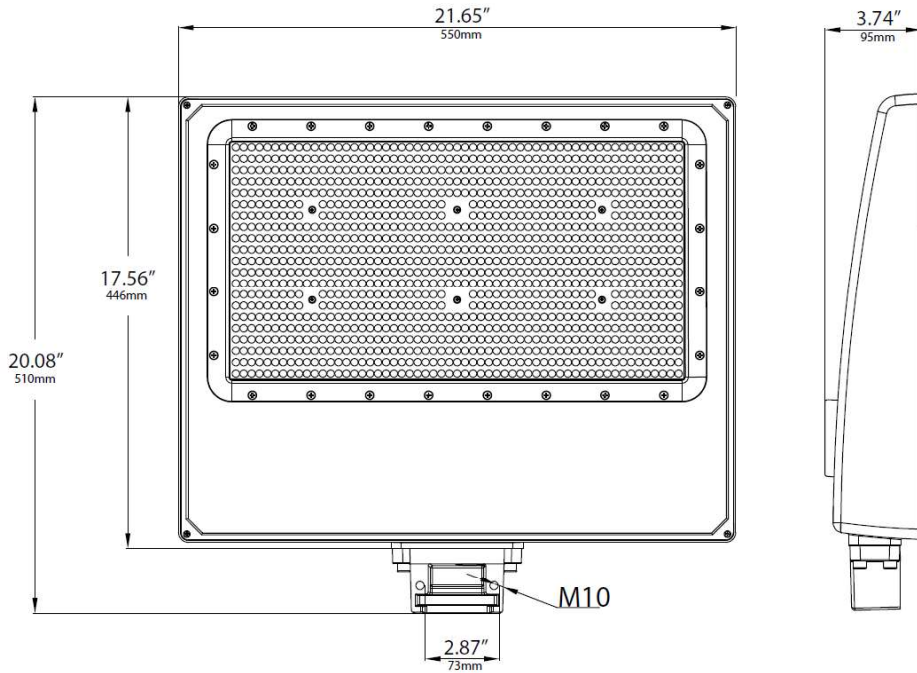

LOC-FL-MW(80/100/150)MCCT(30/40/50)D

LOC-FL-MW(100/150/200)MCCT(30/40/50)D

LOC-FL-MW(200/240/300)MCCT(30/40/50)D

MEASUREMENTS

LOC-FL-MW(240/350/450)MCCT(30/40/50)D

MODEL	QTY	NET WEIGHT	MASTER CARTON SIZE	GROSS WEIGHT	PCS CTN	UPC CODE
LOC-FL-MW(15/25/35)MCCT(30/40/50)D	1	2.2 lbs	13.66" x 8.27" x 10.83"	15.36lbs	6	00810050942577
LOC-FL-MW(35/50/60)MCCT(30/40/50)D	1	2.87 lbs	17" x 11.5" x 9"	20lbs	6	00810050942584
LOC-FL-MW(60/80/100)MCCT(30/40/50)D	1	5.73 lbs	13" x 13" x 5.5"	6.3lbs	1	00810050942591
LOC-FL-MW(80/100/150)MCCT(30/40/50)D	1	8.16 lbs	16" x 14.5" x 6.5"	8.8lbs	1	00810050942607
LOC-FL-MW(100/150/200)MCCT(30/40/50)D	1	10.58 lbs	16.63" x 15" x 7"	12lbs	1	00815586024650
LOC-FL-MW(200/240/300)MCCT(30/40/50)D	1	14.33 lbs	19.5" x 18" x 7"	15.3lbs	1	00810050942614
LOC-FL-MW(240/350/450)MCCT(30/40/50)D	1	29.76 lbs	24.63" x 23.25" x 8"	25.9lbs	1	00810050942621