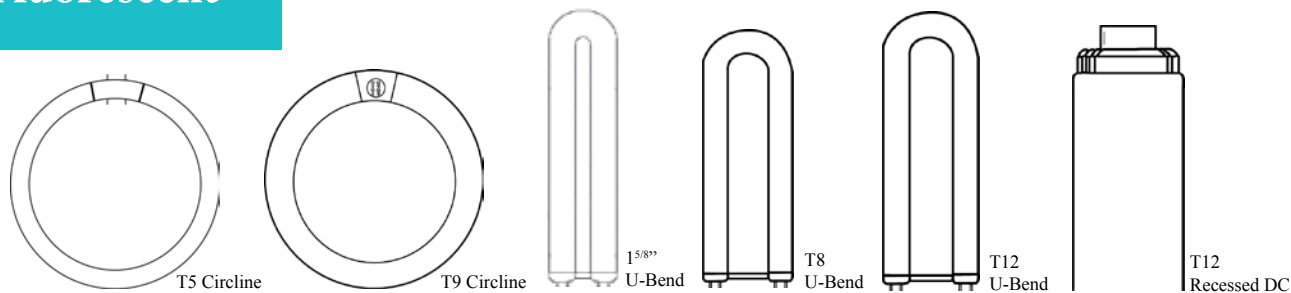

Linear Fluorescent

Bulb	Watts	Product Number	Footnotes	Product Code	Description	Pkg. Qty.	Color Temp.	CRI	Initial Lumens	Mean Lumens	Avg. Life	Nom. Length
------	-------	----------------	-----------	--------------	-------------	-----------	-------------	-----	----------------	-------------	-----------	-------------

Very High Output (1500mA) - Recessed DC Base

T12	110	810751	1,4,5	F48CWVHO/M	Cool White Very High Output Major	24	4100	60	6200	5900	10000	48"
	160	813760	1,4,5	F72CWVHO/M	Cool White Very High Output Major	15	4100	62	7850	7450	10000	72"
	215	342345	1,4,5	F96CWVHO/M	Cool White Very High Output Major	15	4100	62	13500	10125	10000	96"