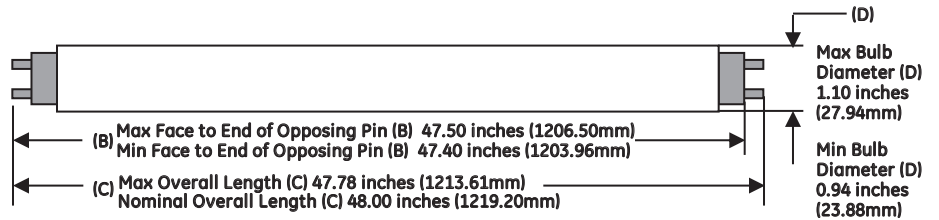

## Products

Product Code	Description	Case Quantity	Nominal Lamp Wattage	Initial Lumens	Mean Lumens	Initial Nominal Efficacy (Lumens/Watt)	Instant Start (IS)		Programmed Rapid Start (PRS)		Color Temp (K)	CRI	IS/PRS System Warranty (months)*
							Rated Life (3hr/Start)	Rated Life (12hr/Start)	Rated Life (3hr/Start)	Rated Life (12hr/Start)			
26666	F32T8/SP30/ECO	36	32	2,450	2,300	77	21,000	30,000	30,000	36,000	3,000	78	30/36
26667	F32T8/SP35/ECO	36	32	2,450	2,300	77	21,000	30,000	30,000	36,000	3,500	78	30/36
26668	F32T8/SP41/ECO	36	32	2,450	2,300	77	21,000	30,000	30,000	36,000	4,100	78	30/36
16090	F32T8/SP50/ECO	36	32	2,450	2,300	77	21,000	30,000	30,000	36,000	5,000	78	30/36
16091	F32T8/SP65/ECO	36	32	2,450	2,300	77	21,000	30,000	30,000	36,000	6,500	78	30/36
66347	F32T8/SPP30/ECO	36	32	2,900	2,725	91	18,000	24,000	30,000	36,000	3,000	80	30/36
66348	F32T8/SPP35/ECO	36	32	2,900	2,725	91	18,000	24,000	30,000	36,000	3,500	80	30/36
66349	F32T8/SPP41/ECO	36	32	2,900	2,725	91	18,000	24,000	30,000	36,000	4,100	80	30/36
66350	F32T8/SPP50/ECO	36	32	2,900	2,725	91	18,000	24,000	30,000	36,000	5,000	80	30/36
68850	F32T8/SPX30/ECO2	36	32	2,925	2,770	92	21,000	30,000	30,000	36,000	3,000	85	30/36
68851	F32T8/SPX35/ECO2	36	32	2,925	2,770	92	21,000	30,000	30,000	36,000	3,500	85	30/36
68852	F32T8/SPX41/ECO2	36	32	2,925	2,770	92	21,000	30,000	30,000	36,000	4,100	85	30/36
68853	F32T8/SPX50/ECO2	36	32	2,925	2,770	88	21,000	30,000	30,000	36,000	5,000	82	30/36
66342	F32T8/SPX65/ECO2	36	32	2,900	2,700	88	21,000	30,000	30,000	36,000	6,500	78	30/36
With covRguard®													
40803	F32T8/SP30/ECO/CVG	36	32	2,375	2,230	74	21,000	30,000	30,000	36,000	3,000	78	30/36
40804	F32T8/SP35/ECO/CVG	36	32	2,375	2,230	74	21,000	30,000	30,000	36,000	3,500	78	30/36
40812	F32T8/SP41/ECO/CVG	36	32	2,375	2,230	74	21,000	30,000	30,000	36,000	4,100	78	30/36
18366	F32T8/SP50/ECO/CVG	36	32	2,375	2,230	74	21,000	30,000	30,000	36,000	5,000	78	30/36
18368	F32T8/SP65/ECO/CVG	36	32	2,375	2,230	74	21,000	30,000	30,000	36,000	6,500	78	30/36
41125	F32T8/SPX30/ECO/CVG	36	32	2,835	2,690	89	21,000	30,000	30,000	36,000	3,000	85	30/36
41126	F32T8/SPX35/ECO/CVG	36	32	2,835	2,690	89	21,000	30,000	30,000	36,000	3,500	85	30/36
41127	F32T8/SPX41/ECO/CVG	36	32	2,835	2,690	89	21,000	30,000	30,000	36,000	4,100	85	30/36
15971	F32T8/SPX50/ECO/CVG	36	32	2,835	2,690	85	21,000	30,000	30,000	36,000	5,000	82	30/36