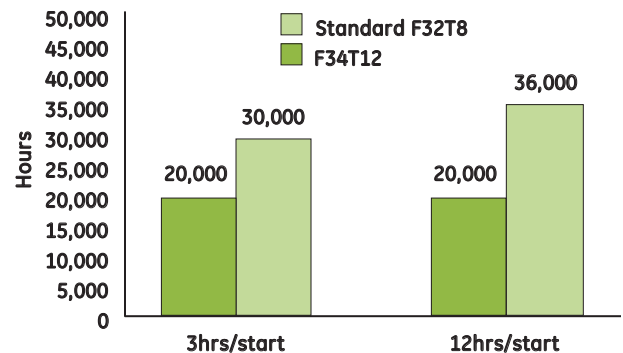

Programmed Start Life Ratings

* Energy saving and group relamp cycle figures based on 4-lamp system life rating, programmed start ballasts $0.11 kWh energy cost, group relamp cycle at 70% rated life, and 4,100 annual burn hours.

**Warranty based on GE Lamps operating on GE Ballast. See program documents for full details.

imagination at work