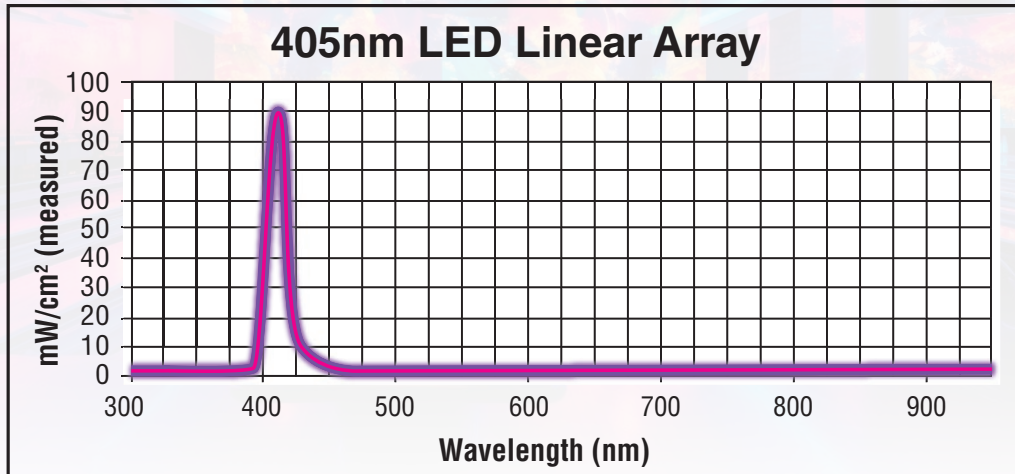

SPECIFICATIONS

Sold in Case Quantity Only (25/case)

Watts (W)	Ordering Code	Lamp Description	405nm Output			Beam Angle of Tube	Useful Life (h)*	Avg Rated Life (h)
			@ Glass Surface	@ 1 (ft)	@ 1 (m)			
15	3000742	F15T8BLB 405nm INDIGLOW 48"	90mW/cm ²	12.75mW/cm ²	3.31mW/cm ²	160°	20,000	50,000