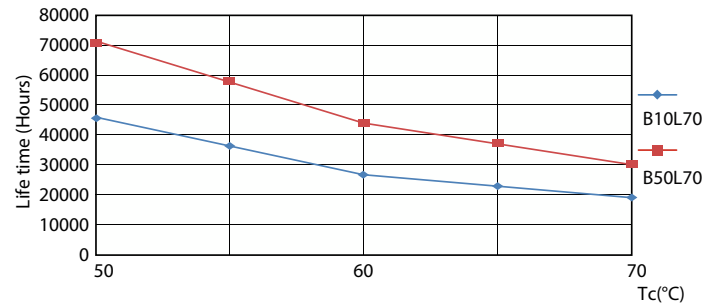

LEDtube 70K 5070 LifetimeVsTc-LED