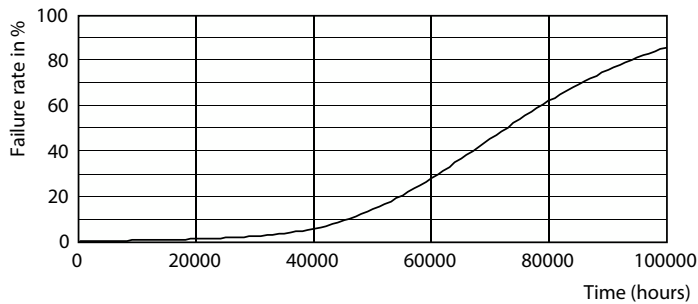

LEDtube 70K 5070 FailureRate-LED

Life Expectancy Diagram