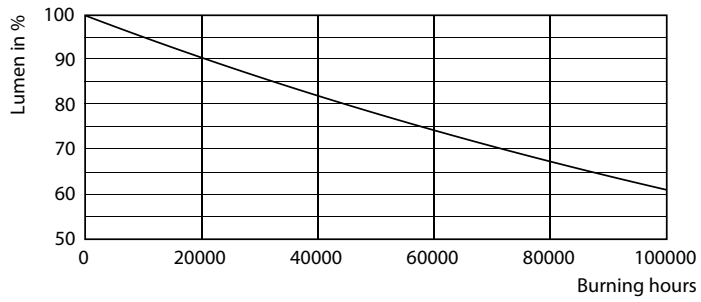

Product data

General Information		Color rendering index (CRI)	
Cap-Base	G13 [Medium Bi-Pin Fluorescent]		82
Nominal lifetime	70,000 hour(s)	LLMF At End Of Nominal Lifetime (Nom) 70 %	
Switching Cycle	50,000	Operating and Electrical	
Lighting Technology	LED	Line Frequency	25000-105000 Hz
Light Technical		Input Frequency	25000-105000 Hz
Color Code	830 [CCT of 3000K]	Power Consumption	14 W
Beam Angle (Nom)	240 degree(s)	Lamp Current (Max)	260 mA
Luminous Flux	2,000 lm	Lamp Current (Min)	100 mA
Color Designation	White (WH)	Wattage Equivalent	32 W
Luminous Efficacy (rated) (Nom)	142.86 lm/W	Starting Time (Nom)	0.5 s
Correlated Color Temperature (Nom)	3000 K	Warm-up time to 60% light	0.5 s
Color Consistency	<6	Power Factor (Fraction)	0.9
		Voltage (Nom)	120-277, 347 V

Lifetime

LEDtube 70K 5070 FailureRate-LED

Lumen Maintenance Diagram - 14T8/COR/48-830/IF20/G/DIM 10/1

Life Expectancy Diagram

LEDtube 70K 5070 LifetimeVsTc-LED

Corepro InstantFit (UL Type-A) T8

Lifetime

Lumen Maintenance Diagram - 14T8/COR/48-830/IF20/G/DIM 10/1