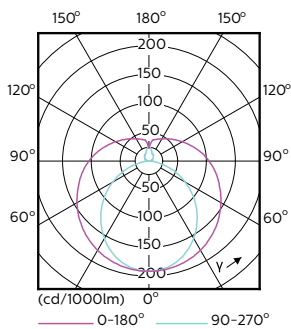

Product data

General Information		Color rendering index (CRI)	
Cap-Base	G13 [Medium Bi-Pin Fluorescent]		82
Nominal lifetime	70,000 hour(s)	LLMF At End Of Nominal Lifetime (Nom) 70 %	
Switching Cycle	50,000	Operating and Electrical	
Lighting Technology	LED	Line Frequency	25000-105000 Hz
Light Technical		Input Frequency	25000-105000 Hz
Color Code	830 [CCT of 3000K]	Power Consumption	14 W
Beam Angle (Nom)	240 degree(s)	Lamp Current (Max)	260 mA
Luminous Flux	2,000 lm	Lamp Current (Min)	100 mA
Color Designation	White (WH)	Wattage Equivalent	32 W
Luminous Efficacy (rated) (Nom)	142.86 lm/W	Starting Time (Nom)	0.5 s
Correlated Color Temperature (Nom)	3000 K	Warm-up time to 60% light	0.5 s
Color Consistency	<6	Power Factor (Fraction)	0.9
		Voltage (Nom)	120-277, 347 V

Energy Consumption kWh/1000 h	- kWh
Energy Certifications	DLC Standard
EU RoHS compliant	Yes
Application Conditions	
can it be used in closed luminaires	Yes
Product Data	
Order product name	14T8/COR/48-830/IF20/G/DIM 10/1
Full product name	14T8/COR/48-830/IF20/G/DIM 10/1
Order code	470096
Material Nr. (12NC)	929001343034
Numerator - Quantity Per Pack	1
Net Weight (Piece)	0.474 lb
EAN/UPC - Product/Case	046677452407
Numerator - Packs per outer box	10
EAN/UPC - Case	50046677470093

Dimensional drawing

Product	D1	D2	A1	A2	A3
14T8/COR/48-830/IF20/G/DIM 10/1	1-1/16 inch	1-1/8 inch	47-3/16 inch	47-1/2 inch	47-3/4 inch

Photometric data

Light Distribution Diagram - 14T8/COR/48-830/IF20/G/DIM 10/1