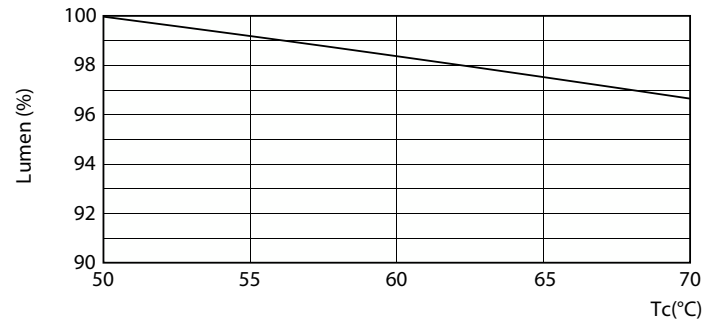

Lumen Maintenance Diagram - 14T8/COR/48-830/IF20/G/DIM 10/1

Corepro InstantFit (UL Type-A) T8

Photometric data

General uniform lighting - 14T8/COR/48-830/IF20/G/DIM 10/1

Lifetime