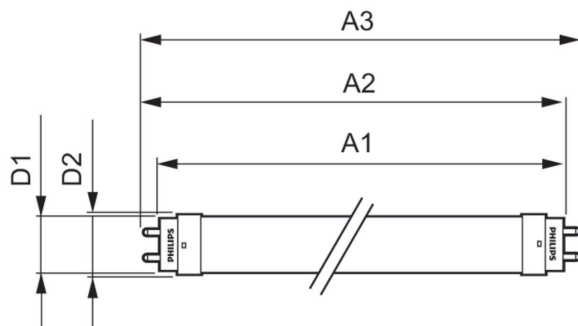

Product data

General Information		Color rendering index (CRI)	
Cap-Base	G13 [Medium Bi-Pin Fluorescent]		82
Nominal lifetime	70,000 hour(s)	LLMF At End Of Nominal Lifetime (Nom) 70 %	
Switching Cycle	50,000	Operating and Electrical	
Lighting Technology	LED	Line Frequency	25000-105000 Hz
Light Technical		Input Frequency	25000-105000 Hz
Color Code	830 [CCT of 3000K]	Power Consumption	14 W
Beam Angle (Nom)	240 degree(s)	Lamp Current (Max)	260 mA
Luminous Flux	2,000 lm	Lamp Current (Min)	100 mA
Color Designation	White (WH)	Wattage Equivalent	32 W
Luminous Efficacy (rated) (Nom)	142.86 lm/W	Starting Time (Nom)	0.5 s
Correlated Color Temperature (Nom)	3000 K	Warm-up time to 60% light	0.5 s
Color Consistency	<6	Power Factor (Fraction)	0.9
		Voltage (Nom)	120-277, 347 V

Corepro InstantFit (UL Type-A) T8

UL Type	UL Type A
Temperature	
Ambient temperature range	-4 °F to 113 °F
T-Case Maximum (Nom)	122 °F
Controls and Dimming	
Dimmable	Yes
Mechanical and Housing	
Bulb Finish	Frosted
Bulb Material	Glass
Product Length	47-1/4 inch
Bulb Shape	T8
Approval and Application	
Energy Saving Product	Yes
Approval Marks	UL certificate RoHS compliance DLC compliance

Energy Consumption kWh/1000 h	- kWh
Energy Certifications	DLC Standard
EU RoHS compliant	Yes
Application Conditions	
can it be used in closed luminaires	Yes
Product Data	
Order product name	14T8/COR/48-830/IF20/G/DIM 10/1
Full product name	14T8/COR/48-830/IF20/G/DIM 10/1
Order code	470096
Material Nr. (12NC)	929001343034
Numerator - Quantity Per Pack	1
Net Weight (Piece)	0.474 lb
EAN/UPC - Product/Case	046677452407
Numerator - Packs per outer box	10
EAN/UPC - Case	50046677470093

Dimensional drawing

Product	D1	D2	A1	A2	A3
14T8/COR/48-830/IF20/G/DIM 10/1	1-1/16 inch	1-1/8 inch	47-3/16 inch	47-1/2 inch	47-3/4 inch

Photometric data

Light Distribution Diagram - 14T8/COR/48-830/IF20/G/DIM 10/1