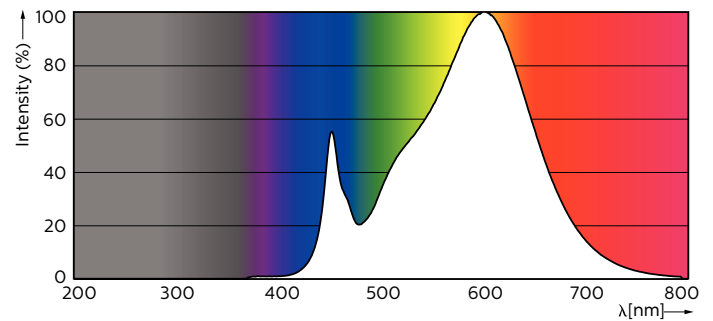

Product data

General Information		Color rendering index (CRI)	
Cap-Base	G13 [Medium Bi-Pin Fluorescent]		82
Nominal lifetime	70,000 hour(s)	LLMF At End Of Nominal Lifetime (Nom) 70 %	
Switching Cycle	50,000	Operating and Electrical	
Lighting Technology	LED	Line Frequency	25000-105000 Hz
Light Technical		Input Frequency	25000-105000 Hz
Color Code	830 [CCT of 3000K]	Power Consumption	14 W
Beam Angle (Nom)	240 degree(s)	Lamp Current (Max)	260 mA
Luminous Flux	2,000 lm	Lamp Current (Min)	100 mA
Color Designation	White (WH)	Wattage Equivalent	32 W
Luminous Efficacy (rated) (Nom)	142.86 lm/W	Starting Time (Nom)	0.5 s
Correlated Color Temperature (Nom)	3000 K	Warm-up time to 60% light	0.5 s
Color Consistency	<6	Power Factor (Fraction)	0.9
		Voltage (Nom)	120-277, 347 V

Dimensional drawing

Product	D1	D2	A1	A2	A3
14T8/COR/48-830/IF20/G/DIM 10/1	1-1/16 inch	1-1/8 inch	47-3/16 inch	47-1/2 inch	47-3/4 inch

Photometric data

Light Distribution Diagram - 14T8/COR/48-830/IF20/G/DIM 10/1