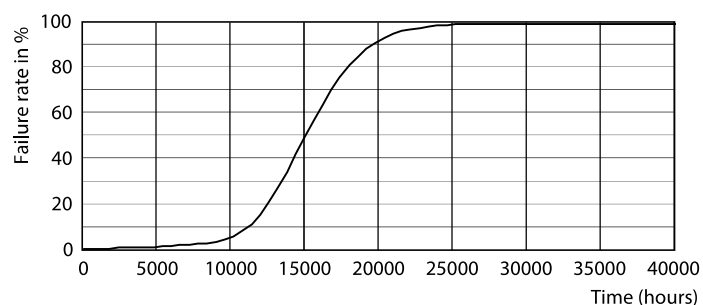

Contractor-grade Plastic (Dimmable) A-Shape Lamps

Photometric data

General uniform lighting - 14A19/CNG/827/FR/P/E26/D 12/1CT

Lifetime

Life Expectancy Diagram