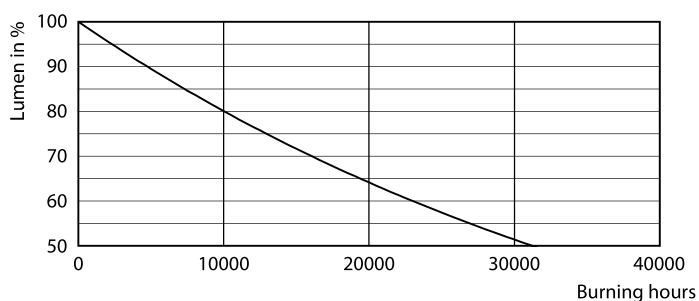

Product data

General Information		Lamp Current (Nom)	
Cap-Base	E26		140 mA
Nominal lifetime	15,000 hour(s)	Wattage Equivalent	100 W
Switching Cycle	50,000	Starting Time (Nom)	0.5 s
Lighting Technology	LED	Warm-up time to 60% light	0.5 s
		Power Factor (Fraction)	0.7
		Voltage (Nom)	120 V
Light Technical		Temperature	
Color Code	827 [CCT of 2700K]	T-Case Maximum (Nom)	100 °C
Beam Angle (Nom)	180 degree(s)		
Luminous Flux	1,500 lm	Controls and Dimming	
Color Designation	Warm White (WW)	Dimmable	Only with specific dimmers
Correlated Color Temperature (Nom)	2700 K		
Luminous Efficacy (rated) (Nom)	107 lm/W	Mechanical and Housing	
Color Consistency	<6	Bulb Finish	Frosted
Color rendering index (CRI)	80	Bulb Material	Plastic
LLMF At End Of Nominal Lifetime (Nom)	70 %	Bulb Shape	A19
Operating and Electrical		UL Wet/ damp/ dry location	Damp location
Input Frequency	60 Hz	Net Weight (Piece)	0.038 kg
Power Consumption	14 W		

Contractor-grade Plastic (Dimmable) A-Shape Lamps

Photometric data

General uniform lighting - 14A19/CNG/827/FR/P/E26/D 12/1CT

Lifetime

Life Expectancy Diagram

Lumen Maintenance Diagram - 14A19/CNG/827/FR/P/E26/D 12/1CT