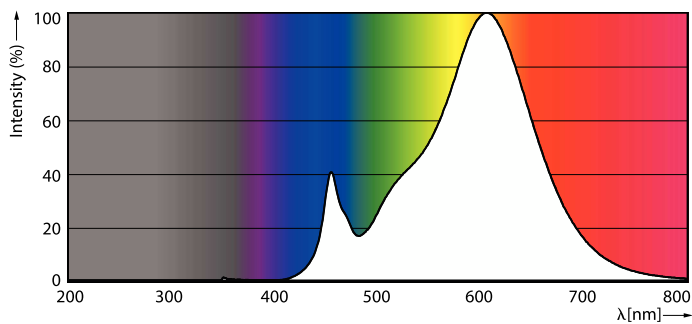

Product data

General Information		Lamp Current (Nom)	
Cap-Base	E26		140 mA
Nominal lifetime	15,000 hour(s)	Wattage Equivalent	100 W
Switching Cycle	50,000	Starting Time (Nom)	0.5 s
Lighting Technology	LED	Warm-up time to 60% light	0.5 s
		Power Factor (Fraction)	0.7
		Voltage (Nom)	120 V
Light Technical		Temperature	
Color Code	827 [CCT of 2700K]	T-Case Maximum (Nom)	100 °C
Beam Angle (Nom)	180 degree(s)		
Luminous Flux	1,500 lm	Controls and Dimming	
Color Designation	Warm White (WW)	Dimmable	Only with specific dimmers
Correlated Color Temperature (Nom)	2700 K		
Luminous Efficacy (rated) (Nom)	107 lm/W	Mechanical and Housing	
Color Consistency	<6	Bulb Finish	Frosted
Color rendering index (CRI)	80	Bulb Material	Plastic
LLMF At End Of Nominal Lifetime (Nom)	70 %	Bulb Shape	A19
Operating and Electrical		UL Wet/ damp/ dry location	Damp location
Input Frequency	60 Hz	Net Weight (Piece)	0.038 kg
Power Consumption	14 W		

Dimensional drawing

Product	D	C
14A19/CNG/827/FR/P/E26/D 12/1CT	60 mm	117 mm

Photometric data

Spectral Power Distribution Colour - 14A19/CNG/827/FR/P/E26/D 12/1CT

Light Distribution Diagram - 14A19/CNG/827/FR/P/E26/D 12/1CT