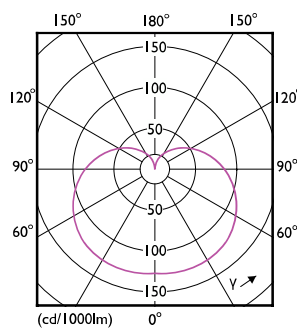

Product data

General Information		Lamp Current (Nom)	
Cap-Base	E26		140 mA
Nominal lifetime	15,000 hour(s)	Wattage Equivalent	100 W
Switching Cycle	50,000	Starting Time (Nom)	0.5 s
Lighting Technology	LED	Warm-up time to 60% light	0.5 s
		Power Factor (Fraction)	0.7
		Voltage (Nom)	120 V
Light Technical		Temperature	
Color Code	827 [CCT of 2700K]	T-Case Maximum (Nom)	100 °C
Beam Angle (Nom)	180 degree(s)		
Luminous Flux	1,500 lm	Controls and Dimming	
Color Designation	Warm White (WW)	Dimmable	Only with specific dimmers
Correlated Color Temperature (Nom)	2700 K		
Luminous Efficacy (rated) (Nom)	107 lm/W	Mechanical and Housing	
Color Consistency	<6	Bulb Finish	Frosted
Color rendering index (CRI)	80	Bulb Material	Plastic
LLMF At End Of Nominal Lifetime (Nom)	70 %	Bulb Shape	A19
Operating and Electrical		UL Wet/ damp/ dry location	Damp location
Input Frequency	60 Hz	Net Weight (Piece)	0.038 kg
Power Consumption	14 W		

Product Data

Order product name	14A19/CNG/827/FR/P/E26/D 12/1CT
--------------------	---------------------------------

Full product name	14A19/CNG/827/FR/P/E26/D 12/1CT
Order code	929003585064
Material Nr. (12NC)	929003585064
Numerator - Quantity Per Pack	1
EAN/UPC - Product/Case	046677589721
Numerator - Packs per outer box	12
EAN/UPC - Case	50046677589726

Dimensional drawing

Product	D	C
14A19/CNG/827/FR/P/E26/D 12/1CT	60 mm	117 mm

Photometric data

Spectral Power Distribution Colour - 14A19/CNG/827/FR/P/E26/D 12/1CT

Light Distribution Diagram - 14A19/CNG/827/FR/P/E26/D 12/1CT

Contractor-grade Plastic (Dimmable) A-Shape Lamps

Photometric data

General uniform lighting - 14A19/CNG/827/FR/P/E26/D 12/1CT

Lifetime

Life Expectancy Diagram

Lumen Maintenance Diagram - 14A19/CNG/827/FR/P/E26/D 12/1CT