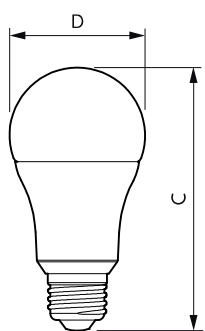

Product data

General Information		Lamp Current (Nom)	
Cap-Base	E26		140 mA
Nominal lifetime	15,000 hour(s)	Wattage Equivalent	100 W
Switching Cycle	50,000	Starting Time (Nom)	0.5 s
Lighting Technology	LED	Warm-up time to 60% light	0.5 s
		Power Factor (Fraction)	0.7
		Voltage (Nom)	120 V
Light Technical		Temperature	
Color Code	827 [CCT of 2700K]	T-Case Maximum (Nom)	100 °C
Beam Angle (Nom)	180 degree(s)		
Luminous Flux	1,500 lm	Controls and Dimming	
Color Designation	Warm White (WW)	Dimmable	Only with specific dimmers
Correlated Color Temperature (Nom)	2700 K		
Luminous Efficacy (rated) (Nom)	107 lm/W	Mechanical and Housing	
Color Consistency	<6	Bulb Finish	Frosted
Color rendering index (CRI)	80	Bulb Material	Plastic
LLMF At End Of Nominal Lifetime (Nom)	70 %	Bulb Shape	A19
Operating and Electrical		UL Wet/ damp/ dry location	Damp location
Input Frequency	60 Hz	Net Weight (Piece)	0.038 kg
Power Consumption	14 W		

Product Data

Order product name	14A19/CNG/827/FR/P/E26/D 12/1CT
--------------------	---------------------------------

Full product name	14A19/CNG/827/FR/P/E26/D 12/1CT
Order code	929003585064
Material Nr. (12NC)	929003585064
Numerator - Quantity Per Pack	1
EAN/UPC - Product/Case	046677589721
Numerator - Packs per outer box	12
EAN/UPC - Case	50046677589726

Dimensional drawing

Product	D	C
14A19/CNG/827/FR/P/E26/D 12/1CT	60 mm	117 mm

Photometric data

Spectral Power Distribution Colour - 14A19/CNG/827/FR/P/E26/D 12/1CT

Light Distribution Diagram - 14A19/CNG/827/FR/P/E26/D 12/1CT