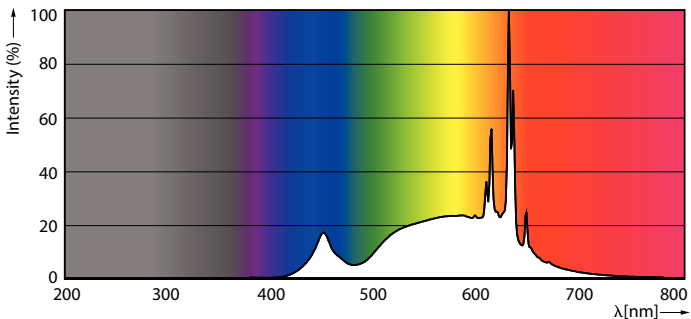

Photometric data

Spectral Power Distribution Colour -
13PAR38/COR/930/F40/DIM/P/ULW/T20 6/1FB

Accent Lighting Spots - 13PAR38/COR/930/F40/DIM/P/ULW/T20 6/1FB