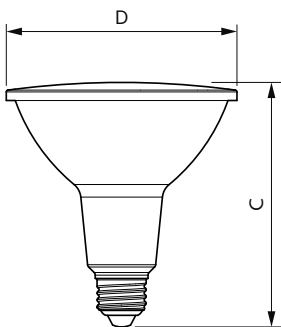

Product data

General Information		Temperature	
Cap-Base	E26 [Single Contact Medium Screw]	Warm-up time to 60% light	0.5 s
Nominal lifetime	25,000 hour(s)	Power Factor (Fraction)	0.7
Switching Cycle	50,000	Voltage (Nom)	120 V
Lighting Technology	LED	Temperature	
Light Technical		Ambient temperature range	-40 to +113 °F
Color Code	930 [CCT of 3000K]	T-Case Maximum (Nom)	185 °F
Beam Angle (Nom)	40 degree(s)	Controls and Dimming	
Luminous Flux	1,300 lm	Dimmable	Only with specific dimmers
Luminous Intensity (Nom)	2,500 cd	Mechanical and Housing	
Color Designation	White (WH)	Bulb Finish	Clear
Luminous Efficacy (rated) (Nom)	100 lm/W	Bulb Material	Plastic
Correlated Color Temperature (Nom)	3000 K	Bulb Shape	PAR38
Color Consistency	<4	UL Wet/ damp/ dry location	Wet location
Color rendering index (CRI)	90	Approval and Application	
LLMF At End Of Nominal Lifetime (Nom)	70 %	Suitable For Accent Lighting	Yes
Operating and Electrical		EU RoHS compliant	Yes
Input Frequency	60 Hz	T20 compliant	Yes
Power Consumption	13 W		
Lamp Current (Nom)	150 mA		
Wattage Equivalent	120 W		
Starting Time (Nom)	0.5 s		

Material Nr. (12NC) 92900373204

Net Weight (Piece) 0.331 lb

EAN/UPC - Product/Case 046677586140

Numerator - Packs per outer box 6

EAN/UPC - Case 50046677586145

Dimensional drawing

Product	D	C
13PAR38/COR/930/F40/DIM/P/ULW/T20 6/1FB	4-7/8 inch	5-1/8 inch