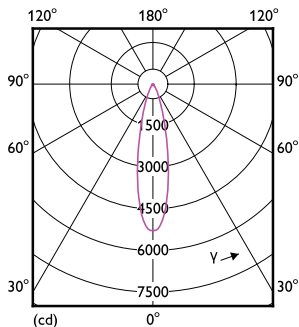

Photometric data

Light Distribution Diagram - 13PAR38/COR/930/F40/DIM/P/ULW/T20
6/1FB

Accent Lighting Spots - 13PAR38/COR/930/F40/DIM/P/ULW/T20 6/1FB