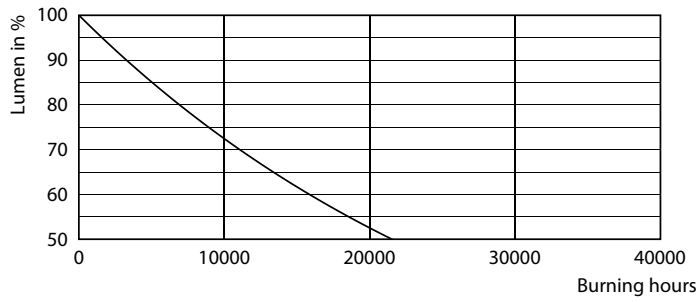

Product data

General Information	
Cap-Base	E26 [Single Contact Medium Screw]
Nominal lifetime	10,950 hour(s)
Switching Cycle	10,000
Rated Lifetime (Hours)	10,950 hour(s)
Lighting Technology	LED
Light Technical	
Color Code	Blue
Color Designation	Blue
Color Consistency	<6
Color rendering index (CRI)	-
LLMF At End Of Nominal Lifetime (Nom)	70 %
Operating and Electrical	
Line Frequency	60 Hz
Input Frequency	60 Hz
Power Consumption	13.5 W
Lamp Current (Nom)	165 mA
Starting Time (Nom)	0.5 s
Warm-up time to 60% light	0.5 s
Power Factor (Fraction)	0.5
Voltage (Nom)	120 V

Photometric data

Light Distribution Diagram - 13.5PAR38/PER/BLUE/G/E26/ND/ULW 3/1PF

Accent Lighting Spots - 13.5PAR38/PER/BLUE/G/E26/ND/ULW 3/1PF

Party Spot

Lifetime

Lumen Maintenance Diagram - 13.5PAR38/PER/BLUE/G/E26/ND/ULW
3/IPF

Life Expectancy Diagram