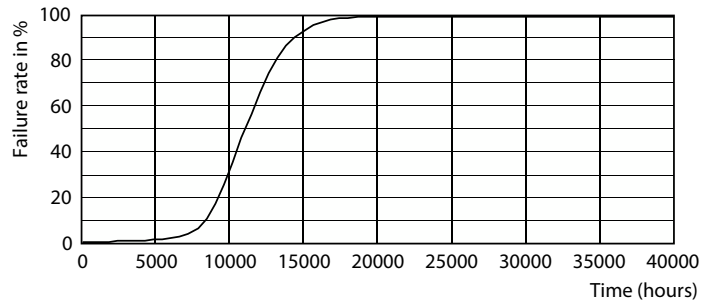

Product data

General Information	
Cap-Base	E26 [Single Contact Medium Screw]
Nominal lifetime	10,950 hour(s)
Switching Cycle	10,000
Rated Lifetime (Hours)	10,950 hour(s)
Lighting Technology	LED
Light Technical	
Color Code	Blue
Color Designation	Blue
Color Consistency	<6
Color rendering index (CRI)	-
LLMF At End Of Nominal Lifetime (Nom)	70 %
Operating and Electrical	
Line Frequency	60 Hz
Input Frequency	60 Hz
Power Consumption	13.5 W
Lamp Current (Nom)	165 mA
Starting Time (Nom)	0.5 s
Warm-up time to 60% light	0.5 s
Power Factor (Fraction)	0.5
Voltage (Nom)	120 V

Photometric data

Light Distribution Diagram - 13.5PAR38/PER/BLUE/G/E26/ND/ULW 3/1PF

Accent Lighting Spots - 13.5PAR38/PER/BLUE/G/E26/ND/ULW 3/1PF

Party Spot

Lifetime

Lumen Maintenance Diagram - 13.5PAR38/PER/BLUE/G/E26/ND/ULW
3/IPF

Life Expectancy Diagram