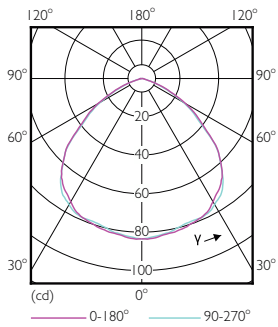

Photometric data

Light Distribution Diagram - 13.5PAR38/PER/BLUE/G/E26/ND/ULW 3/1PF