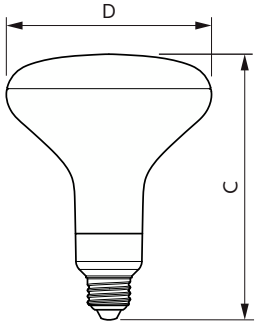

### Product data

General Information	
Cap-Base	E26 [Single Contact Medium Screw]
Nominal lifetime	15,000 hour(s)
Switching Cycle	50,000
Lighting Technology	LED
Light Technical	
Color Code	930 [CCT of 3000K]
Beam Angle (Nom)	110 degree(s)
Luminous Flux	1,204 lm
Color Designation	White (WH)
Luminous Efficacy (rated) (Nom)	90.00 lm/W
Correlated Color Temperature (Nom)	3000 K
Color Consistency	<4
Color rendering index (CRI)	90
LLMF At End Of Nominal Lifetime (Nom)	70 %
Operating and Electrical	
Line Frequency	60 Hz
Input Frequency	60 Hz
Power Consumption	13.3 W
Lamp Current (Nom)	135 mA
Wattage Equivalent	86 W

Starting Time (Nom)	0.5 s
Warm-up time to 60% light	0.5 s
Power Factor (Fraction)	0.7
Voltage (Nom)	120 V
Temperature	
T-Case Maximum (Nom)	194 °F
Controls and Dimming	
Dimmable	Only with specific dimmers
Mechanical and Housing	
Bulb Finish	Frosted
Bulb Shape	BR40
UL Wet/ damp/ dry location	Damp location
Approval and Application	
EU RoHS compliant	Yes
T20 compliant	Yes
Application Conditions	
can it be used in closed luminaires	Yes

## Dimensional drawing

Product	D	C
13.3BR40/PER/930/P/E26/DIM 6/1CT T20	4-15/16 inch	6-3/8 inch