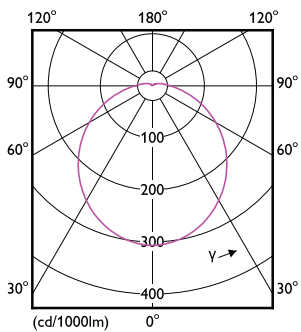

Photometric data

Light Distribution Diagram - 13.3BR40/PER/930/P/E26/DIM 6/1CT T20

General Uniform Lighting

General uniform lighting - 13.3BR40/PER/930/P/E26/DIM 6/1CT T20