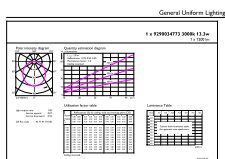

General Uniform Lighting

General uniform lighting - 13.3BR40/PER/930/P/E26/DIM 6/1CT T20