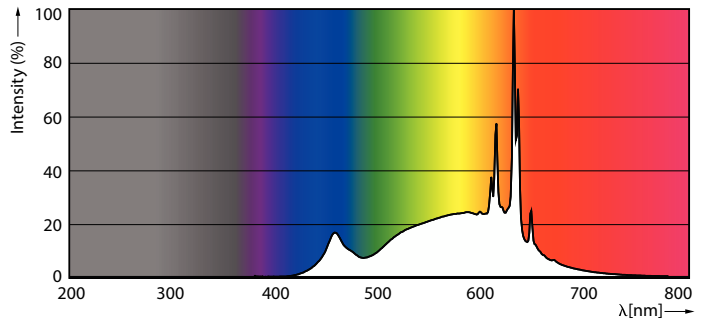

Photometric data

Spectral Power Distribution Colour - 13.3BR40/PER/930/P/E26/DIM 6/1CT T20

General Uniform Lighting

General uniform lighting - 13.3BR40/PER/930/P/E26/DIM 6/1CT T20