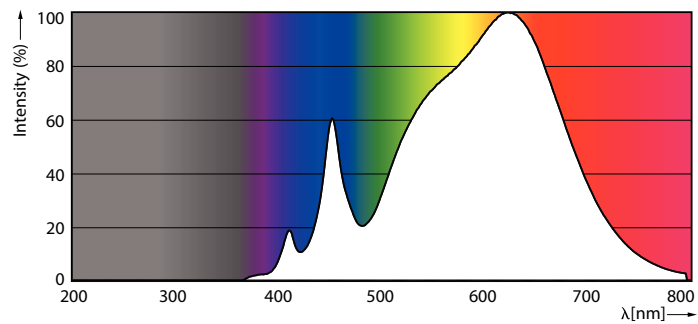

Photometric data

PAR38 120V 17-90W 1200lm 8D 3000K E26 D