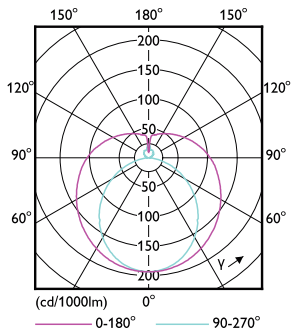

Dimensional drawing

Product	D	A1	A2	A3
11.5T8PRO/36-850/BB14/G 10/1	25.9 mm	894.3 mm	900.5 mm	908.8 mm
FB				

TLED MF CorePro 3ft 1400lm 5000K

Photometric data

11-5W G13

11-5W G13 850 5000K

CorePro LEDtube MainsFit T8

Photometric data

11-5W G13 830 3000K

Lifetime

8-5W G13

8-5W G13

8-5W G13

11-5W G13

CorePro LEDtube MainsFit T8