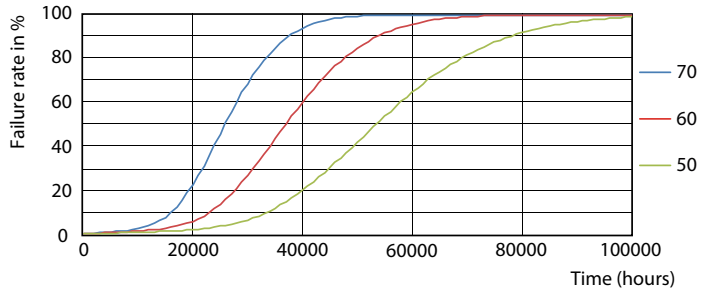

CorePro LEDtube MainsFit T8

Lifetime

8-5W G13