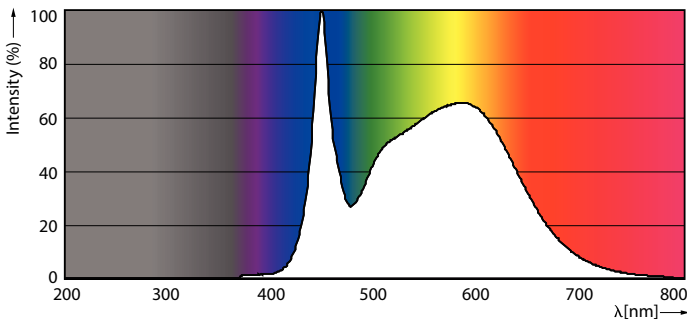

11-5W G13

11-5W G13 850 5000K