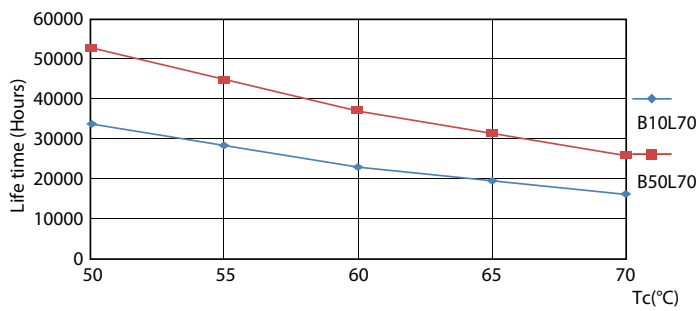

Photometric data

11-5W G13 830 3000K

Lifetime

8-5W G13

8-5W G13

8-5W G13

11-5W G13

CorePro LEDtube MainsFit T8