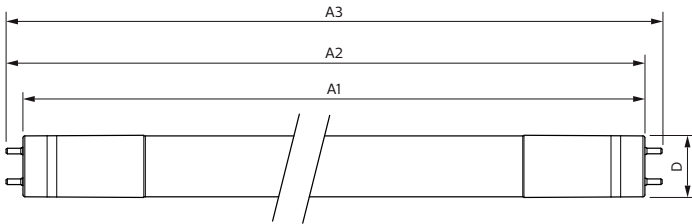

Product data

General Information		Lamp Current (Max)	
Cap-Base	G13 [Medium Bi-Pin Fluorescent]	Lamp Current (Min)	101 mA
Nominal Lifetime (Nom)	50000 h	Starting Time (Nom)	47 mA
Switching Cycle	50000X	Warm Up Time to 60% Light (Nom)	0.9 s
B50L70	50000 h	Power Factor (Nom)	0.9
Voltage (Nom)		120-277 V	
Light Technical		Temperature	
Color Code	850 [CCT of 5000K]	T-Ambient (Max)	45 °C
Beam Angle (Nom)	180 °	T-Ambient (Min)	-20 °C
Initial lumen (Nom)	1400 lm	T-Storage (Max)	65 °C
Luminous Flux (Rated) (Nom)	1400 lm	T-Storage (Min)	-40 °C
Rated Beam Angle	180 °	T-Case Maximum (Nom)	50 °C
Correlated Color Temperature (Nom)	5000 K	Controls and Dimming	
Color Consistency	<5	Dimmable	No
Color Rendering Index (Nom)	82	Mechanical and Housing	
LLMF At End Of Nominal Lifetime (Nom)	70 %	Product Length	900 mm
Operating and Electrical			
Input Frequency	50 to 60 Hz		
Power (Rated) (Nom)	11.5 W		

Product Data

Order product name	11.5T8/COR/36-850/MF14/G 10/1
--------------------	-------------------------------

EAN/UPC - Product	046677535520
Order code	535526
Numerator - Quantity Per Pack	1
Numerator - Packs per outer box	10
Material Nr. (12NC)	929001934504
Net Weight (Piece)	0.250 kg
Model Number	9290019345

Dimensional drawing

Product	D	A1	A2	A3
11.5T8PRO/36-850/BB14/G 10/1	25.9 mm	894.3 mm	900.5 mm	908.8 mm
FB				

TLED MF CorePro 3ft 1400lm 5000K

Photometric data

11-5W G13

11-5W G13 850 5000K

CorePro LEDtube MainsFit T8