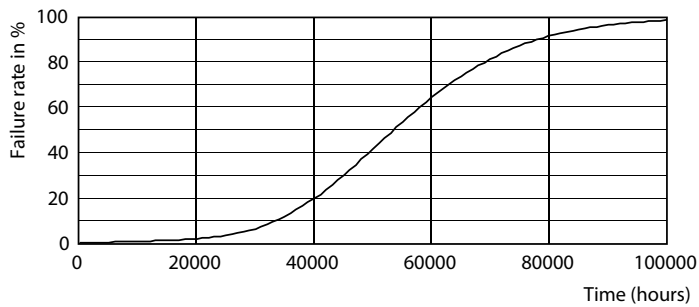

Lifetime

8-5W G13