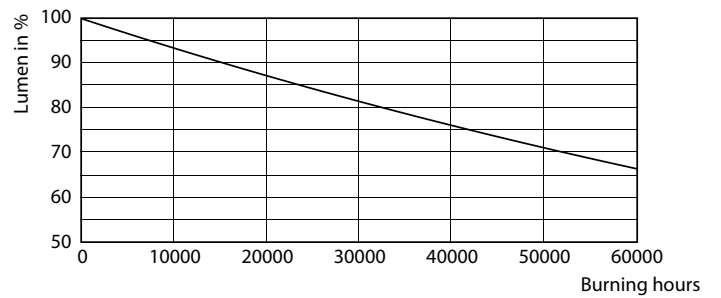

Lifetime

8-5W G13