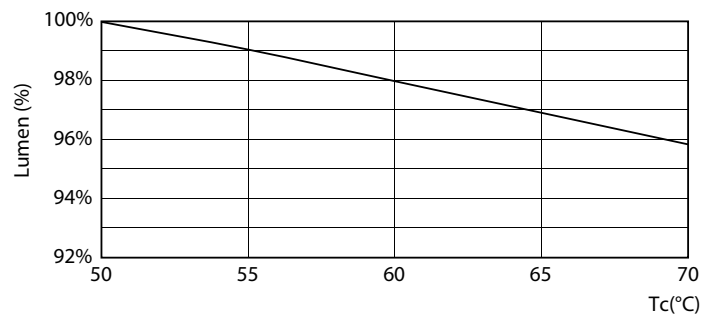

Photometric data

11-5W G13 830 3000K

Lifetime

8-5W G13

8-5W G13

8-5W G13

11-5W G13

CorePro LEDtube MainsFit T8