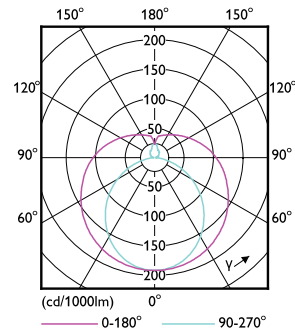

## Dimensional drawing

TLED 1200mmT8 120-277 10.5W 1650lm 4000K

Product	D1	D2	A1	A2	A3
10T8/COR/48-840/ IF16/G/DIM 10/1	25.7 mm	28 mm	1198.1 mm	1205.2 mm	1212.3 mm

## Photometric data

LEDtube 10W G13 840 ND

LEDtube 10W G13 840 ND

Photometric data

General Uniform Lightfoot

LEDtube 10W G13 840 ND

Lifetime

LEDtube 10W G13 850 ND