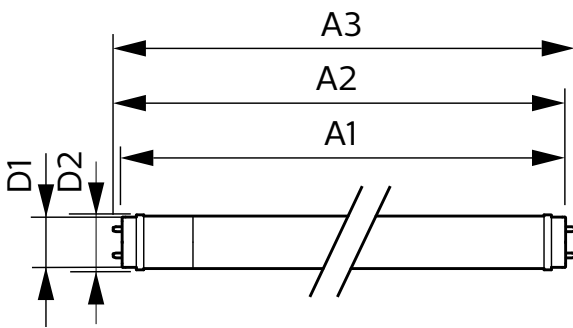

T8

Product Length	48 in
Approval and Application	
Energy Efficiency Label (EEL)	Not applicable
Energy Saving Product	Yes
Approbation Marks	RoHS compliance UL certificate DLC compliance
Energy Consumption kWh/1000 h	- kWh

Product Data

Order product name	10T8/COR/48-840/IF16/G/DIM 10/1

EAN/UPC - Product	046677553234
Order code	553230
Numerator - Quantity Per Pack	1
Numerator - Packs per outer box	10
Material Nr. (12NC)	929001991734
Net Weight (Piece)	0.230 kg
Model Number	9290019917

Dimensional drawing

TLED 1200mmT8 120-277 10.5W 1650lm 4000K