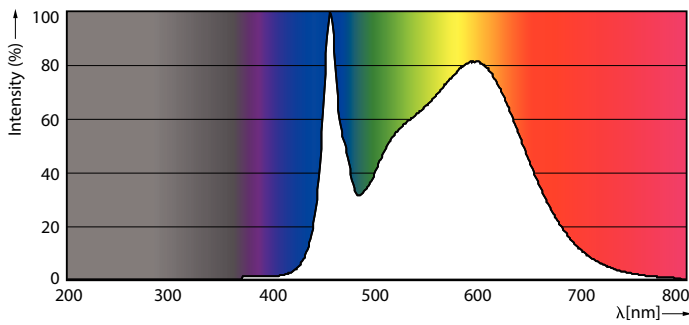

Photometric data

LEDtube 10W G13 840 ND