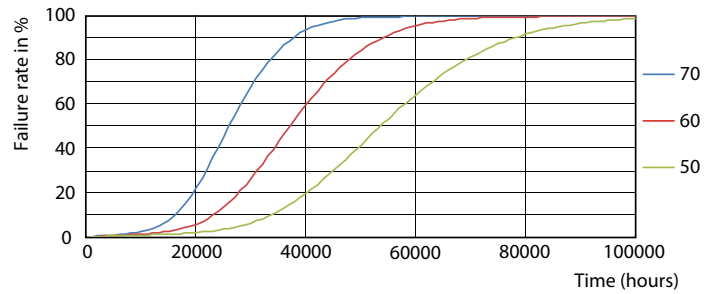

Photometric data

General Uniform Lightfoot

LEDtube 10W G13 840 ND

Lifetime

LEDtube 10W G13 850 ND

LEDtube 10W G13 850 ND

LEDtube 10W G13 850 ND

LEDtube 10W G13 850 ND