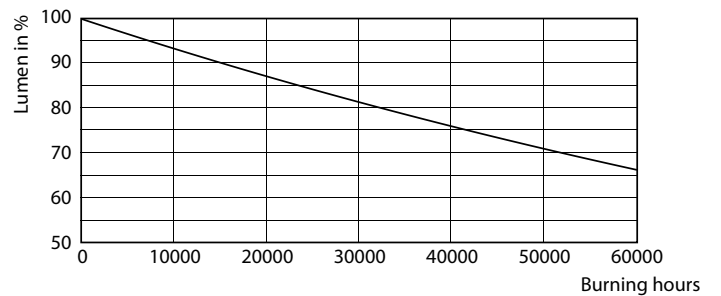

LEDtube 10W G13 850 ND