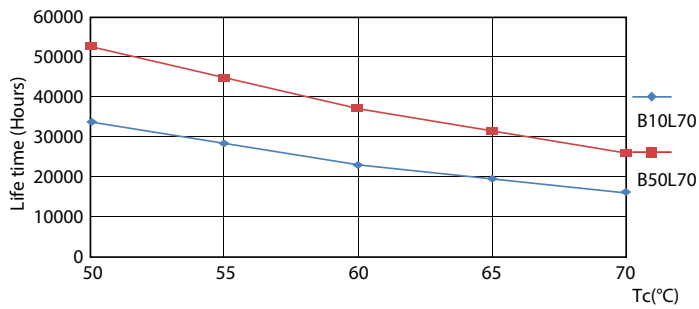

## Photometric data

LEDtube 10W G13 840 ND

LEDtube 10W G13 840 ND

Photometric data

General Uniform Lightfoot

LEDtube 10W G13 840 ND

Lifetime

LEDtube 10W G13 850 ND