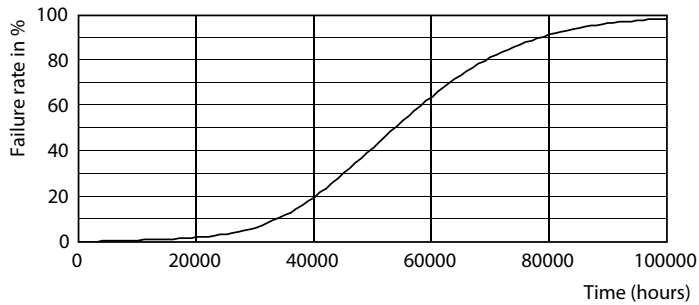

## Photometric data

LEDtube 10W G13 840 ND

LEDtube 10W G13 840 ND

Photometric data

General Uniform Lightfoot

LEDtube 10W G13 840 ND

Lifetime

LEDtube 10W G13 850 ND