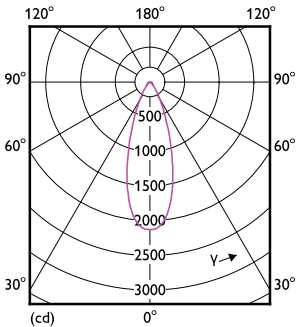

Product data

General Information		Starting Time (Nom)	
Cap-Base	E26 [Single Contact Medium Screw]		0.5 s
Nominal lifetime	25,000 hour(s)	Warm-up time to 60% light	0.5 s
Switching Cycle	50,000	Power Factor (Fraction)	0.7
Lighting Technology	LED	Voltage (Nom)	120 V
EU RoHS compliant	Yes		
Light Technical		Temperature	
Color Code	927 [CCT of 2700K]	Ambient temperature range	-40 to +45 °C
Beam Angle (Nom)	40 degree(s)	T-Case Maximum (Nom)	80 °C
Luminous Flux	1,000 lm		
Luminous Intensity (Nom)	1,800 cd	Controls and Dimming	
Color Designation	Warm White (WW)	Dimmable	Only with specific dimmers
Correlated Color Temperature (Nom)	2700 K		
Luminous Efficacy (rated) (Nom)	100 lm/W	Mechanical and Housing	
Color Consistency	<4	Bulb Finish	Clear
Color rendering index (CRI)	90	Bulb Material	Plastic
LLMF At End Of Nominal Lifetime (Nom)	70 %	Bulb Shape	PAR38
		UL Wet/ damp/ dry location	Wet location
Operating and Electrical		Approval and Application	
Input Frequency	60 Hz	Suitable For Accent Lighting	Yes
Power Consumption	10 W	T20 compliant	Yes
Lamp Current (Nom)	120 mA		
Wattage Equivalent	90 W		

Material Nr. (12NC) 929003738004

Numerator - Quantity Per Pack 1

EAN/UPC - Product/Case 046677586225

Numerator - Packs per outer box 6

EAN/UPC - Case 50046677586220

Dimensional drawing

Product	D	C
10PAR38/COR/927/F40/DIM/P/ULW/T20 6/1FB	123 mm	129 mm

Photometric data

Spectral Power Distribution Colour -
10PAR38/COR/927/F40/DIM/P/ULW/T20 6/1FB

Light Distribution Diagram - 10PAR38/COR/927/F40/DIM/P/ULW/T20
6/1FB

Accent Lighting Spots - 10PAR38/COR/927/F40/DIM/P/ULW/T20 6/1FB