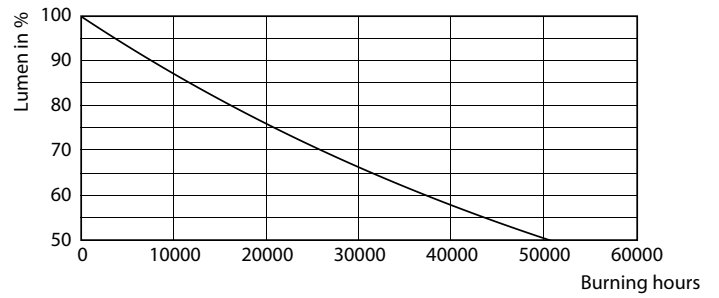

LED PAR38

Lifetime

Life Expectancy Diagram - 10PAR38/COR/927/F40/DIM/P/ULW/T20 6/1FB

Lumen Maintenance Diagram - 10PAR38/COR/927/F40/DIM/P/ULW/T20 6/1FB