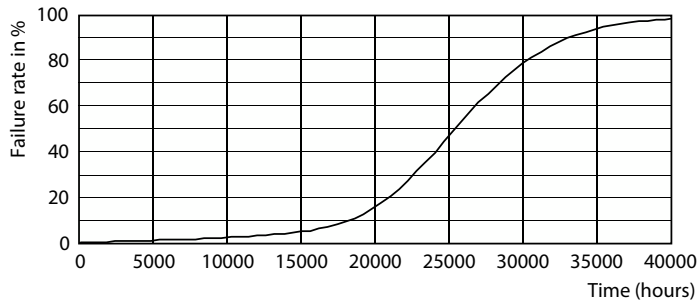

LED PAR38

Lifetime

Life Expectancy Diagram - 10PAR38/COR/927/F40/DIM/P/ULW/T20 6/1FB

Lumen Maintenance Diagram - 10PAR38/COR/927/F40/DIM/P/ULW/T20 6/1FB