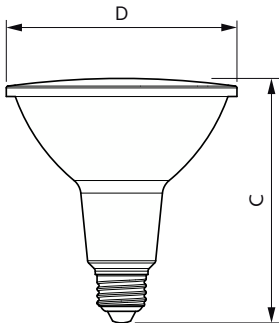

Product data

General Information		Starting Time (Nom)	
Cap-Base	E26 [Single Contact Medium Screw]		0.5 s
Nominal lifetime	25,000 hour(s)	Warm-up time to 60% light	0.5 s
Switching Cycle	50,000	Power Factor (Fraction)	0.7
Lighting Technology	LED	Voltage (Nom)	120 V
EU RoHS compliant	Yes		
Light Technical		Temperature	
Color Code	927 [CCT of 2700K]	Ambient temperature range	-40 to +45 °C
Beam Angle (Nom)	40 degree(s)	T-Case Maximum (Nom)	80 °C
Luminous Flux	1,000 lm		
Luminous Intensity (Nom)	1,800 cd	Controls and Dimming	
Color Designation	Warm White (WW)	Dimmable	Only with specific dimmers
Correlated Color Temperature (Nom)	2700 K		
Luminous Efficacy (rated) (Nom)	100 lm/W	Mechanical and Housing	
Color Consistency	<4	Bulb Finish	Clear
Color rendering index (CRI)	90	Bulb Material	Plastic
LLMF At End Of Nominal Lifetime (Nom)	70 %	Bulb Shape	PAR38
		UL Wet/ damp/ dry location	Wet location
Operating and Electrical		Approval and Application	
Input Frequency	60 Hz	Suitable For Accent Lighting	Yes
Power Consumption	10 W	T20 compliant	Yes
Lamp Current (Nom)	120 mA		
Wattage Equivalent	90 W		

LED PAR38

Application Conditions

can it be used in closed luminaires Yes

Product Data

Order product name 10PAR38/COR/927/F40/DIM/P/ULW/T20
6/1FB

Full product name 10PAR38/COR/927/F40/DIM/P/ULW/T20
6/1FB

Order code 929003738004

Material Nr. (12NC) 929003738004

Numerator - Quantity Per Pack 1

EAN/UPC - Product/Case 046677586225

Numerator - Packs per outer box 6

EAN/UPC - Case 50046677586220

Dimensional drawing

Product	D	C
10PAR38/COR/927/F40/DIM/P/ULW/T20 6/1FB	123 mm	129 mm

Photometric data

Spectral Power Distribution Colour -
10PAR38/COR/927/F40/DIM/P/ULW/T20 6/1FB

Light Distribution Diagram - 10PAR38/COR/927/F40/DIM/P/ULW/T20
6/1FB

Accent Lighting Spots - 10PAR38/COR/927/F40/DIM/P/ULW/T20 6/1FB