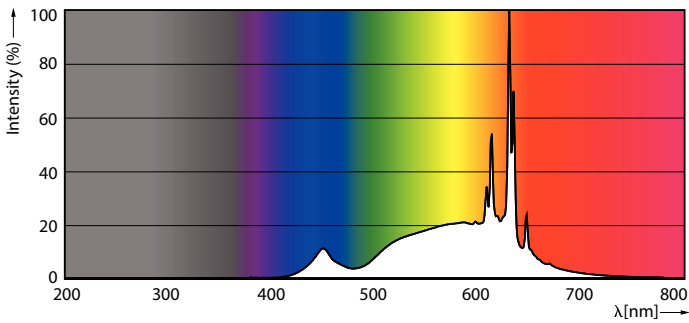

Product data

General Information		Starting Time (Nom)	
Cap-Base	E26 [Single Contact Medium Screw]		0.5 s
Nominal lifetime	25,000 hour(s)	Warm-up time to 60% light	0.5 s
Switching Cycle	50,000	Power Factor (Fraction)	0.7
Lighting Technology	LED	Voltage (Nom)	120 V
EU RoHS compliant	Yes		
Light Technical		Temperature	
Color Code	927 [CCT of 2700K]	Ambient temperature range	-40 to +45 °C
Beam Angle (Nom)	40 degree(s)	T-Case Maximum (Nom)	80 °C
Luminous Flux	1,000 lm		
Luminous Intensity (Nom)	1,800 cd	Controls and Dimming	
Color Designation	Warm White (WW)	Dimmable	Only with specific dimmers
Correlated Color Temperature (Nom)	2700 K		
Luminous Efficacy (rated) (Nom)	100 lm/W	Mechanical and Housing	
Color Consistency	<4	Bulb Finish	Clear
Color rendering index (CRI)	90	Bulb Material	Plastic
LLMF At End Of Nominal Lifetime (Nom)	70 %	Bulb Shape	PAR38
		UL Wet/ damp/ dry location	Wet location
Operating and Electrical		Approval and Application	
Input Frequency	60 Hz	Suitable For Accent Lighting	Yes
Power Consumption	10 W	T20 compliant	Yes
Lamp Current (Nom)	120 mA		
Wattage Equivalent	90 W		

Photometric data

Spectral Power Distribution Colour -
10PAR38/COR/927/F40/DIM/P/ULW/T20 6/1FB

Light Distribution Diagram - 10PAR38/COR/927/F40/DIM/P/ULW/T20
6/1FB

Accent Lighting Spots - 10PAR38/COR/927/F40/DIM/P/ULW/T20 6/1FB